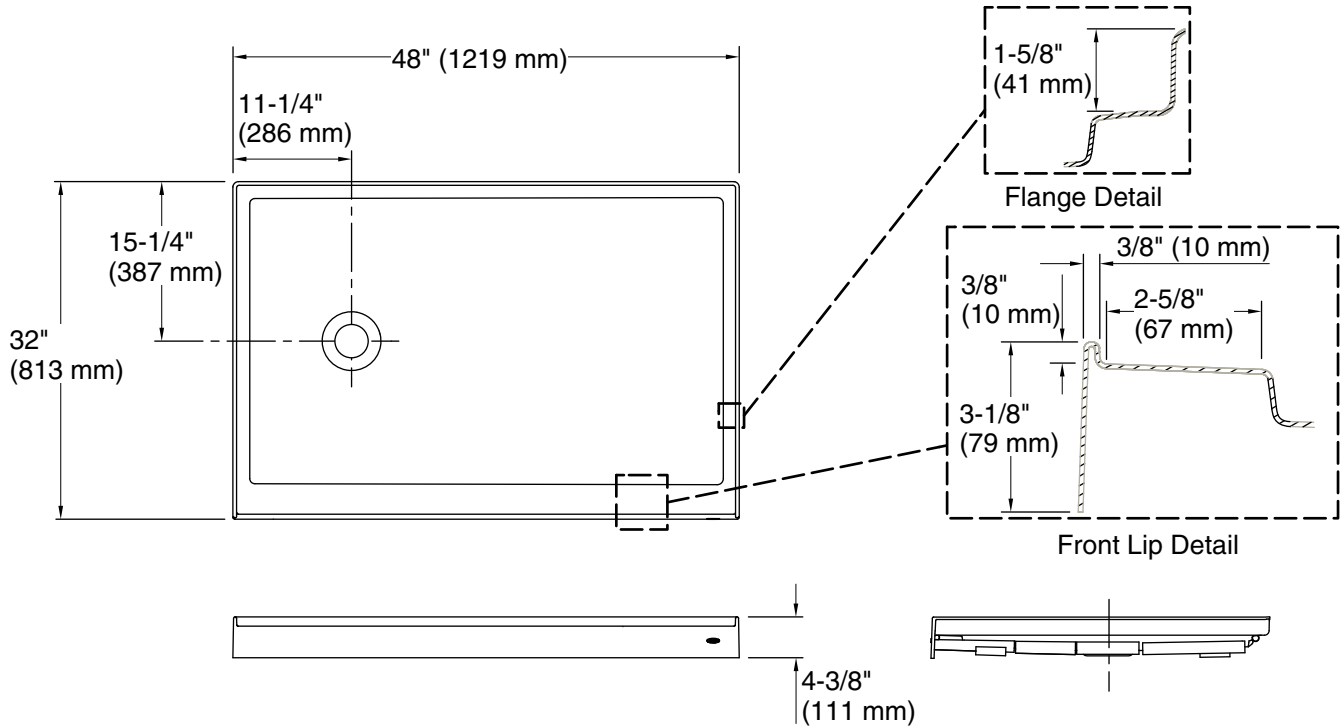

### Technical Information

All product dimensions are nominal.

Drain location: Left  
 Weight: 51 lbs (23.1 kg)  
 Minimum flat for door: 2-5/8" (67 mm)

### Notes

Measure your actual product for rough-in details.  
 Install this product according to the installation instructions.  
 Subfloor must be within 1/2" (13 mm) of level.