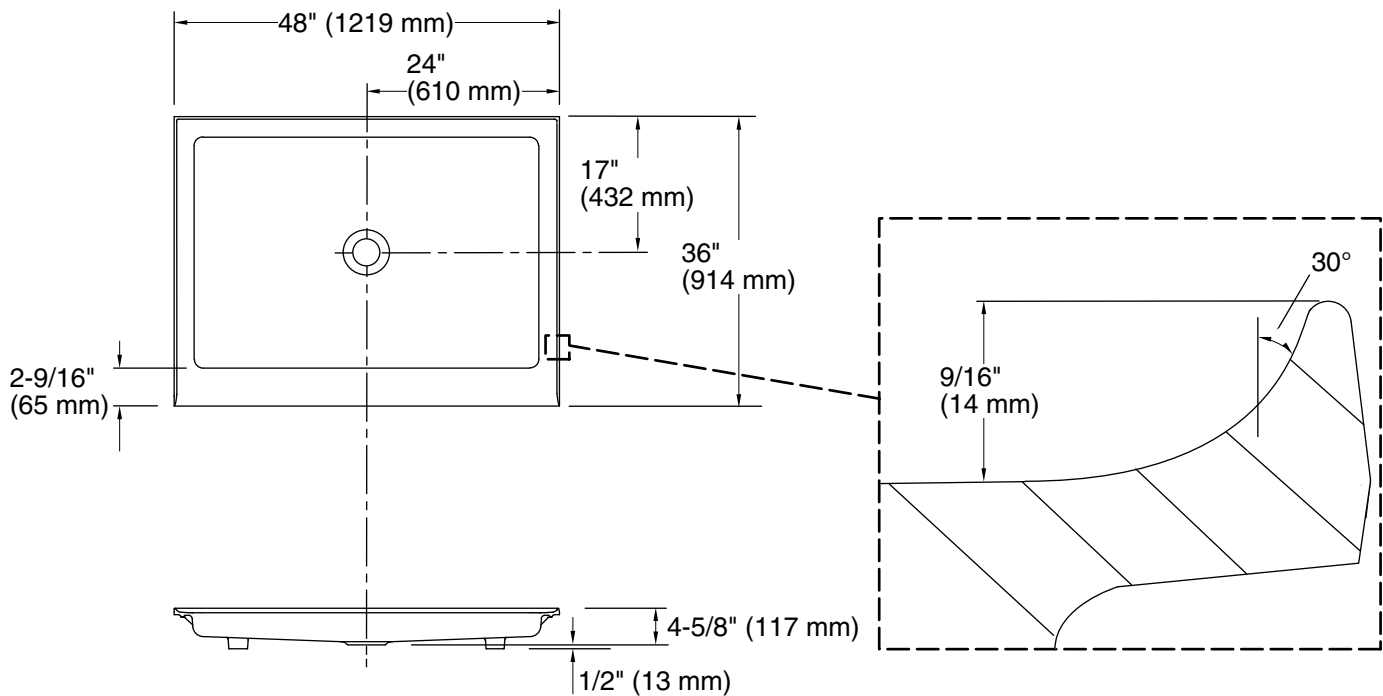

Features

- Safeguard® slip-resistant surface provides excellent traction underfoot
- Single threshold for tile-in or drop-in installation
- Coordinates with other products in the Purist collection

Material

Color tiles intended for reference only.

Color	Code	Description
	0	White
	96	Biscuit
	NY	Dune
	7	Black Black™

Technical Information

All product dimensions are nominal.

Drain location:	Center
Weight:	175 lbs (79.4 kg)
Minimum floor load:	20 lbs/ft ² (97.6 kg/m ²)
Minimum flat for door:	1-1/16" (28 mm)

Notes

Measure your actual product for rough-in details.

Install this product according to the installation instructions.

The dimensions are applicable for this product only and should not be used to fabricate substitute bases for shower enclosures.