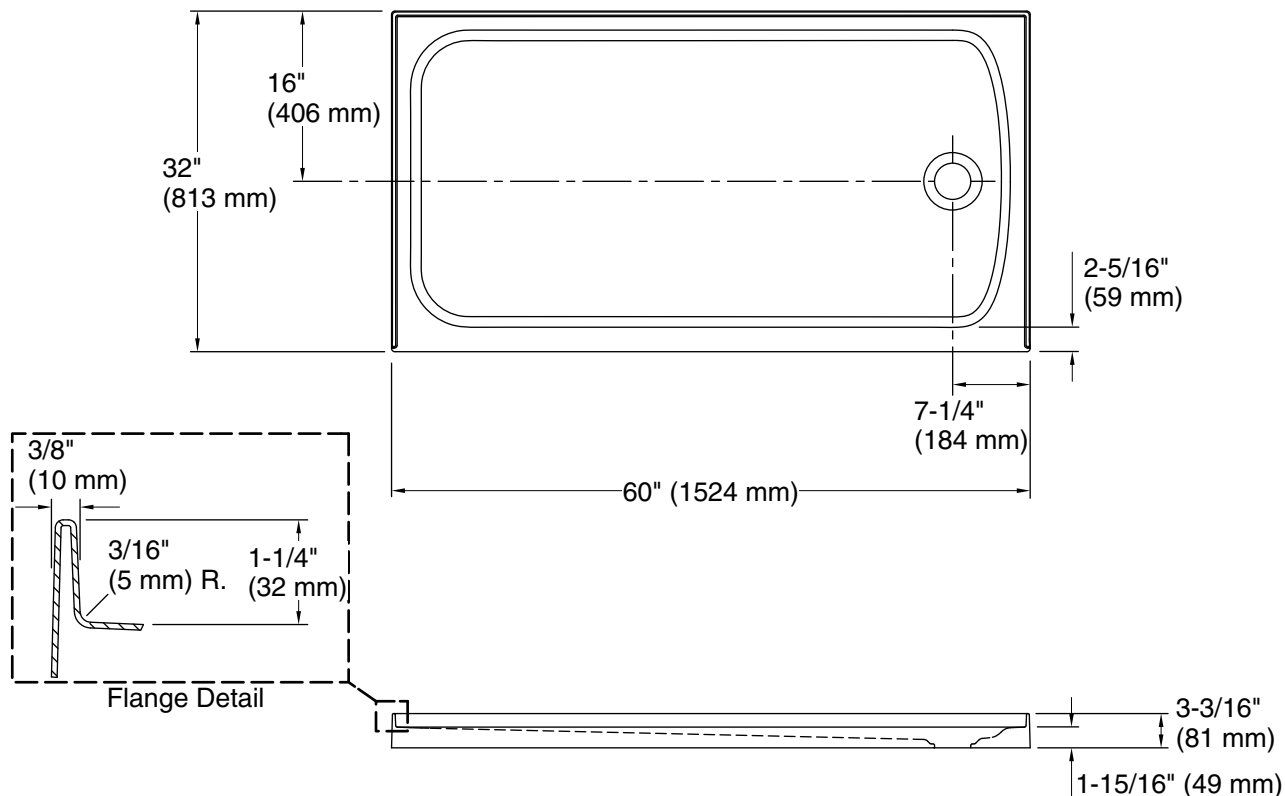

Technical Information

All product dimensions are nominal.

Drain location: Right
Weight: 128 lbs (58.1 kg)
Minimum flat for door: 2" (51 mm)

Notes

Measure your actual product for rough-in details.

Install this product according to the installation instructions.

CAUTION: Risk of property damage and personal injury. Using this product without a shower door may cause water damage and may create a wet and potentially dangerous environment. Install a shower door with this product.

A shower door with a bottom track is required for this receptor. Kohler Co. shall not be responsible for problems encountered due to the installation and use of other manufacturer's shower doors.

Refer to Kohler Fixtures Price Book for complete list of required shower doors for this product.