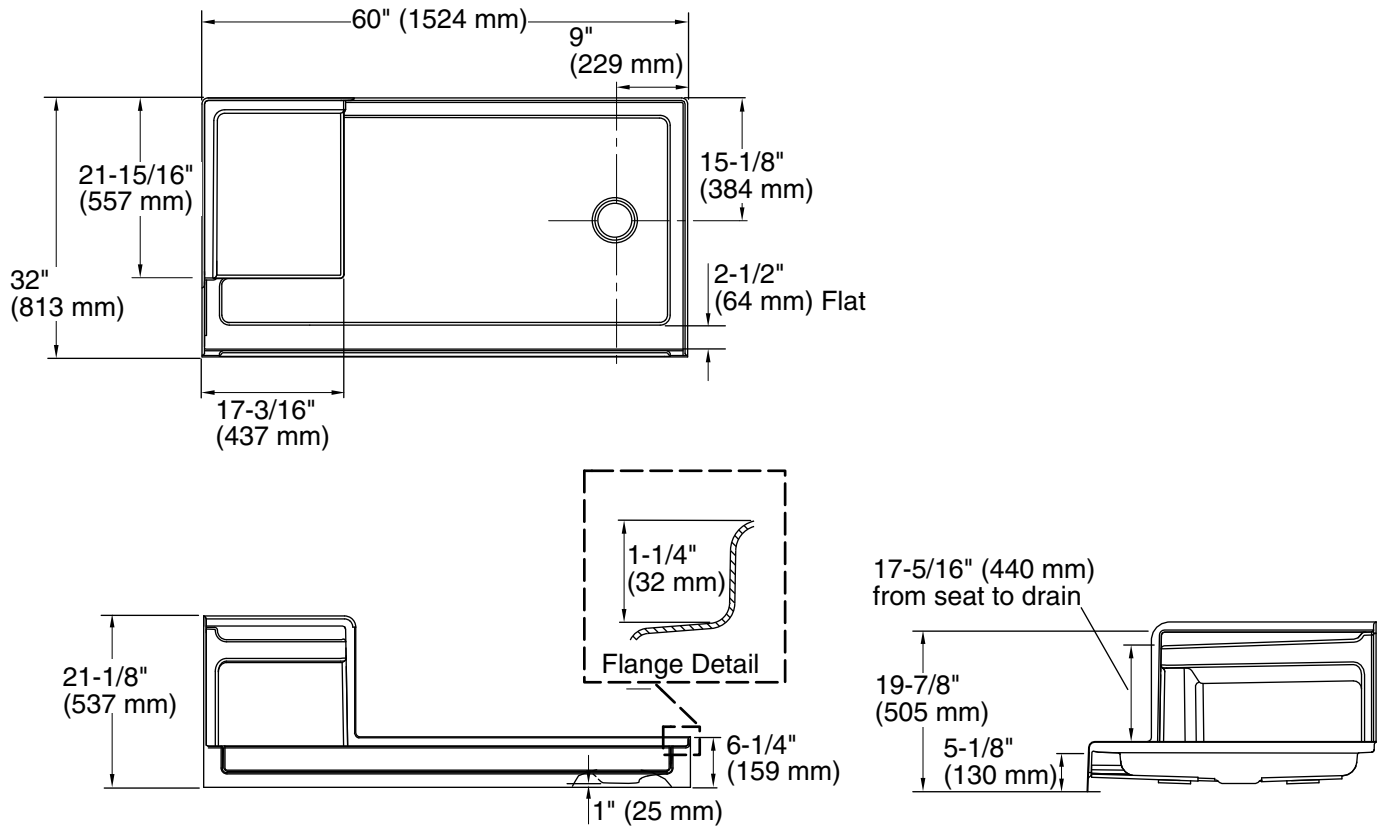

Features

- Low-threshold design for easy entry and exit
- Single threshold for three-wall installation
- Integral 18" (457 mm) undercut seat at left
- Coordinates with other products in the Tresham collection

Material

- Acrylic

Installation

- Right drain

Recommended Products/Accessories

- K-706009-D3 Frameless Sliding Shower Door
- K-706009-L Frameless Sliding Shower Door
- K-706015-D3 Frameless Sliding Shower Door
- K-706015-L 74" H sliding shower door with 1/4"-thick glass
- K-9132 Shower Drain
- K-23726 Drain treatment
- K-23732 Tub & shower cleaner

Color tiles intended for reference only.

Color	Code	Description
	0	White
	96	Biscuit
	NY	Dune
	95	Ice™ Grey

Technical Information

All product dimensions are nominal.

Drain location:	Right
Weight:	72 lbs (32.7 kg)
Minimum floor load:	20 lbs/ft ² (97.6 kg/m ²)
Minimum flat for door:	2-1/2" (64 mm)

Notes

Measure your actual product for rough-in details.

Install this product according to the installation instructions.

Shimming may be required between the stud frame and the fixture.

Stud opening tolerance is +1/4" (6 mm), -0" (0 mm).