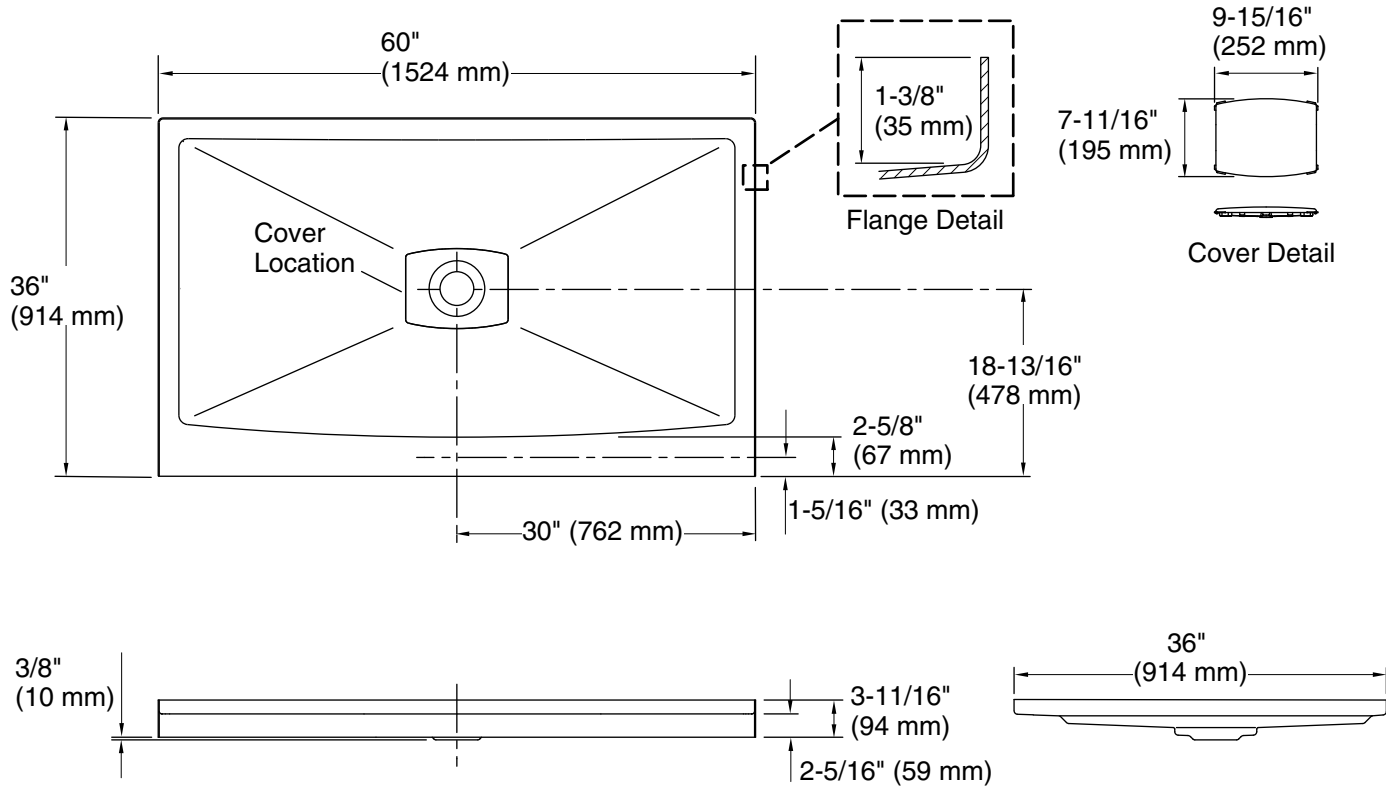

Technical Information

All product dimensions are nominal.

Drain location:	Center
Weight:	52 lbs (23.6 kg)
Minimum floor load:	17 lbs/ft² (83 kg/m²)
Minimum flat for door:	2-5/8" (66 mm)

Notes

Measure your actual product for rough-in details.

Install this product according to the installation instructions.

Shimming may be required to level the fixture.

Shimming may be required between the stud frame and the fixture.

Stud opening tolerance is + 1/4" (6 mm), - 0" (0 mm).