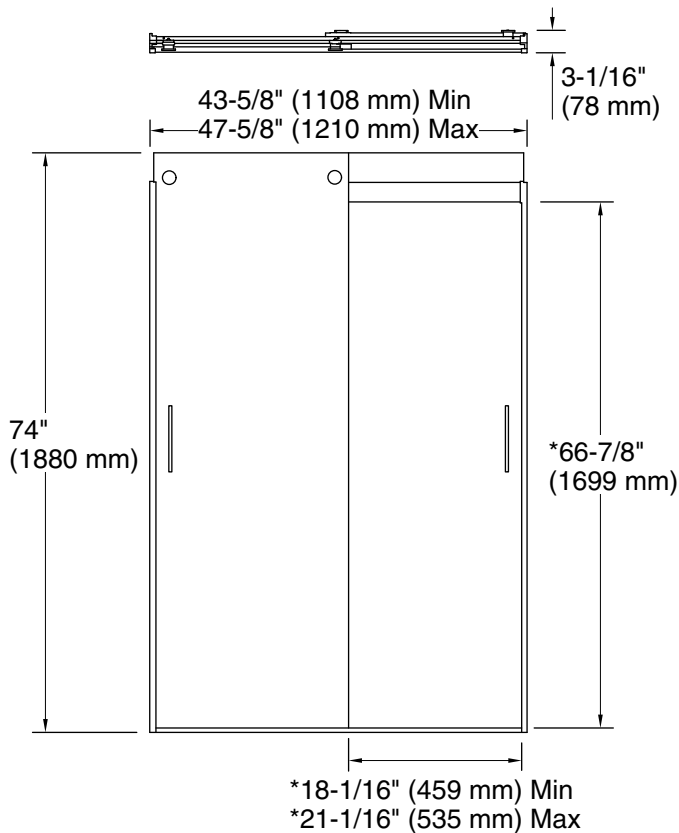

### Material

- Frameless, 1/4" (6 mm) thick Crystal Clear tempered glass

## Technical Information

All product dimensions are nominal.

Base-To-Wall	1/2" (13 mm)
Radius – Max:	
Shower Ledge Min	3" (76 mm)
Flat:	
Shower Wall Min	3-1/2" (89 mm)
Flat:	

## Notes

Install this product according to the installation guide.

If replacing a shower door, the narrow wall jamb design of this door may not cover the existing shower door holes.

The vertical opening should be a minimum of 76-1/2" (1943 mm) to allow for installation clearance.