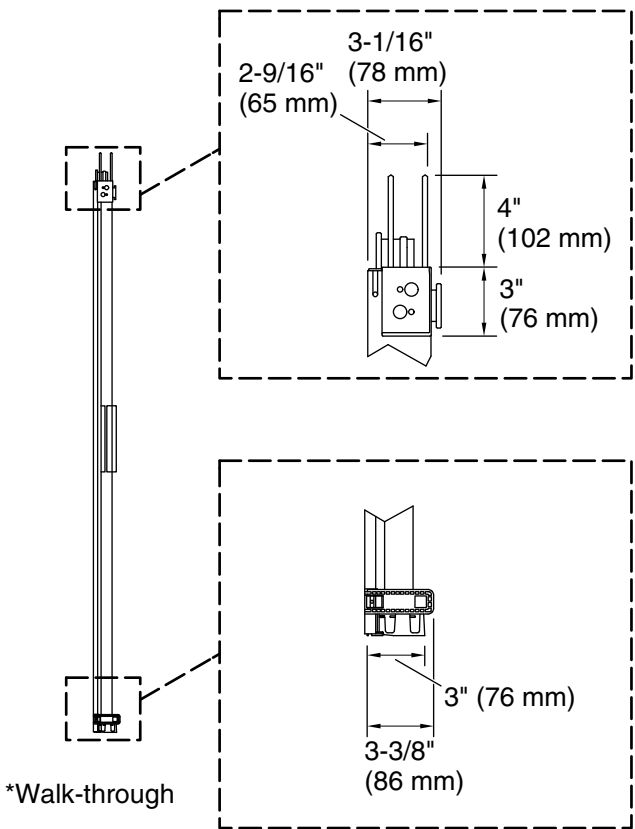

### Material

- Frameless, 1/4" (6 mm) thick Crystal Clear tempered glass

## Technical Information

All product dimensions are nominal.

Base-To-Wall	1/2" (13 mm)
Radius – Max:	
Shower Ledge Min	3" (76 mm)
Flat:	
Shower Wall Min	3-1/2" (89 mm)
Flat:	

## Notes

Install this product according to the installation guide.

If replacing a shower door, the narrow wall jamb design of this door may not cover the existing shower door holes.

The vertical opening should be a minimum of 76-1/2" (1943 mm) to allow for installation clearance.