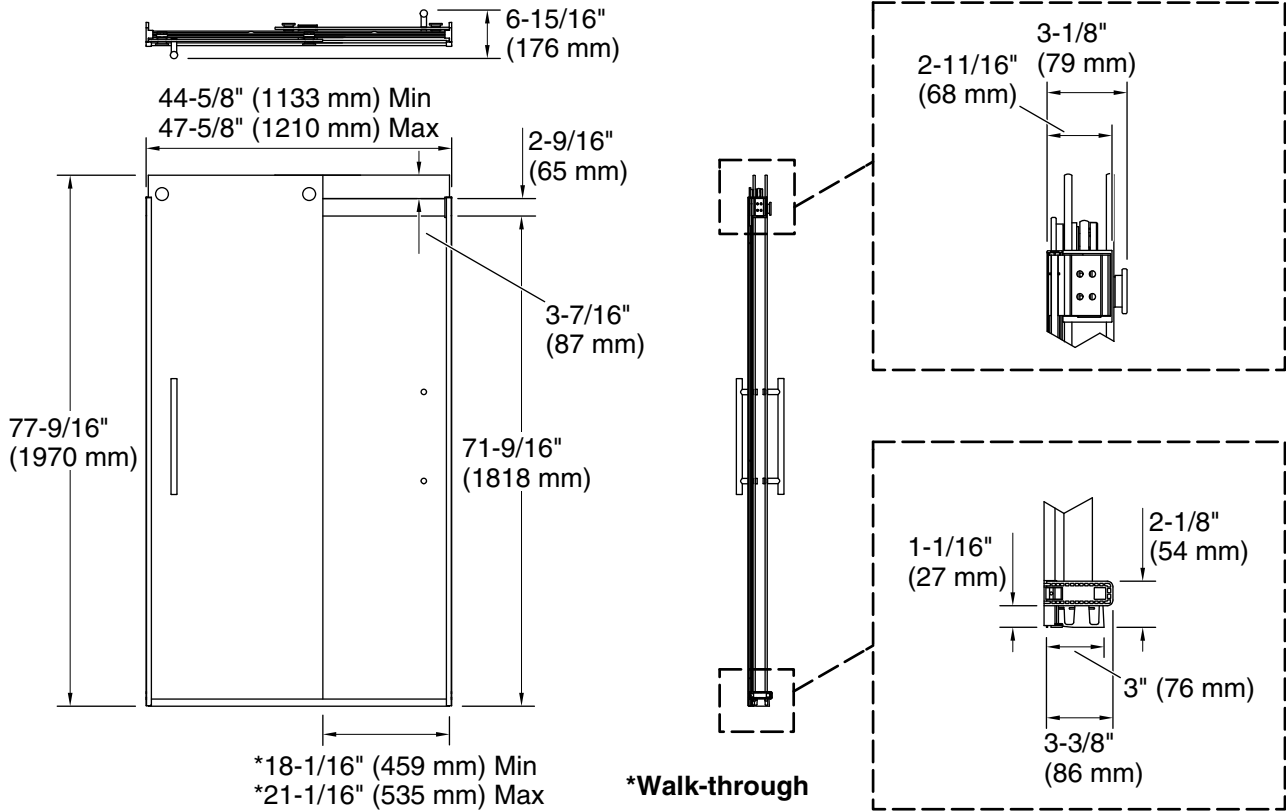

Technical Information

All product dimensions are nominal.

Base-To-Wall	1/2" (13 mm)
Radius – Max:	
Shower Ledge Min	3" (76 mm)
Flat:	
Shower Wall Min	3-1/2" (89 mm)
Flat:	

Notes

Install this product according to the installation instructions.

The vertical opening should be a minimum of 80-1/2" (2045 mm) to allow for installation clearance.