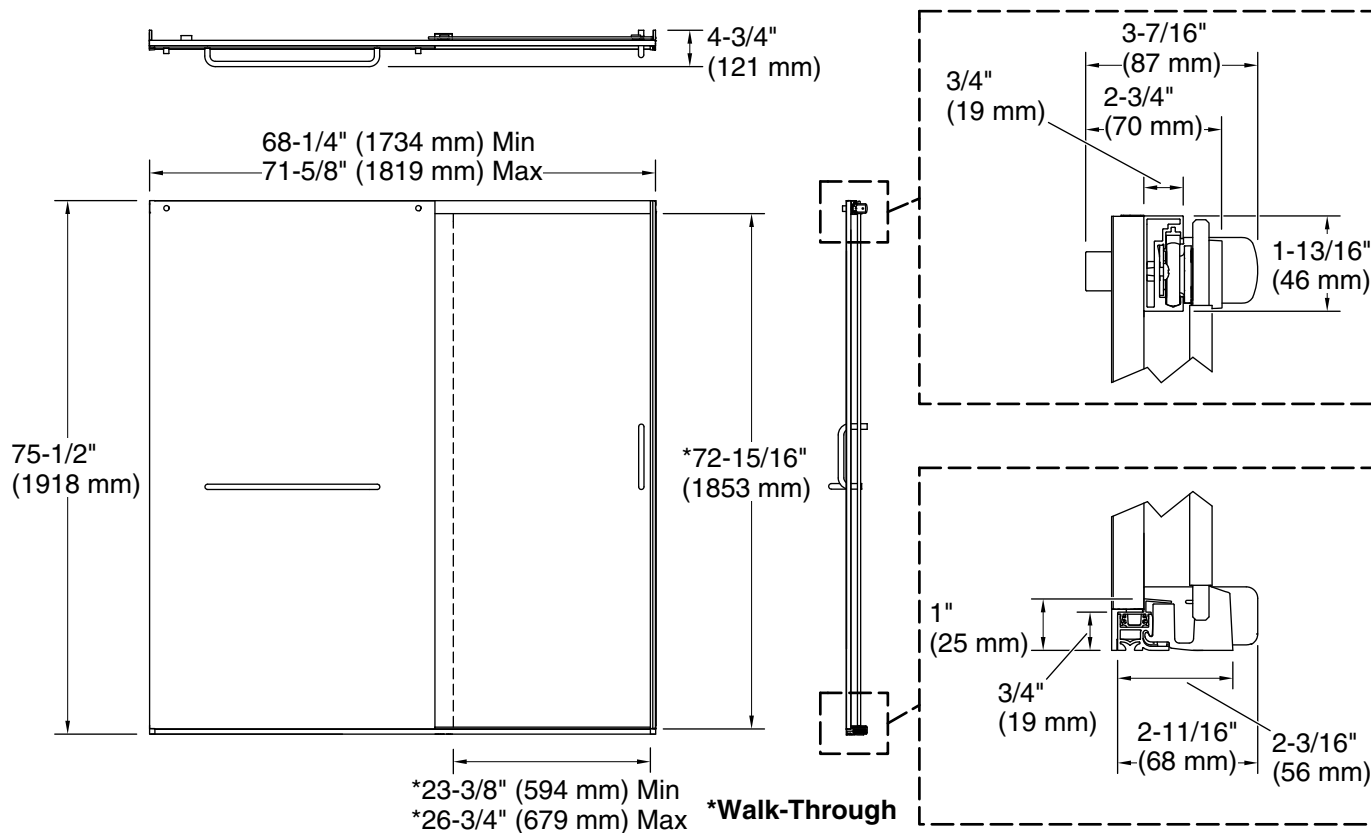

Features

- Frameless design emphasizes glass and creates a sleek, minimalist look
- Vertical handle with inside knob on moving panel
- Gently-curved towel bar provides integrated storage on fixed panel
- Tempered glass ensures enhanced safety and durability
- CleanCoat®+ glass coating creates a hydrophobic barrier that repels water, soap scum, and residue, saving time and protecting shower doors 10 times longer than original CleanCoat. (Based on 2021 internal wear/abrasion testing using a microfiber cloth.)
- Smooth, easy-to-clean wall jambs
- Full-length moving panel seal provides excellent water containment
- Coordinates with other products in the Elate collection
- Shower door configuration consists of one sliding panel and one stationary panel

Material

- Frameless, heavy 5/16" (8 mm) thick Crystal Clear tempered glass
- Anodized aluminum prevents rust and corrosion

Installation

- Fits opening widths 68-1/4" - 71-5/8" (1734 - 1819 mm)
- 75-1/2" (1918 mm) tall, with a lofty 72-11/16" (1846 mm) minimum head clearance
- 3-3/8" (86 mm) width adjustment
- Out-of-plumb adjustability simplifies installation
- Door can be installed to open to the left or right to suit your bathroom layout
- For residential use only
- Not for use in hospitality

Color	Code	Description
	SH	Bright Silver
	MX	Matte Nickel
	BL	Matte Black

Available Glass Options

Code	Description
L	Crystal Clear

Technical Information

All product dimensions are nominal.

- Base-To-Wall 1/2" (13 mm)
- Radius – Max:
- Shower Ledge Min 2-1/4" (57 mm)
- Flat:
- Shower Wall Min 2-7/8" (73 mm)
- Flat:

Notes

The vertical opening should be a minimum of 78-13/16" (2002 mm) to allow for installation clearance.