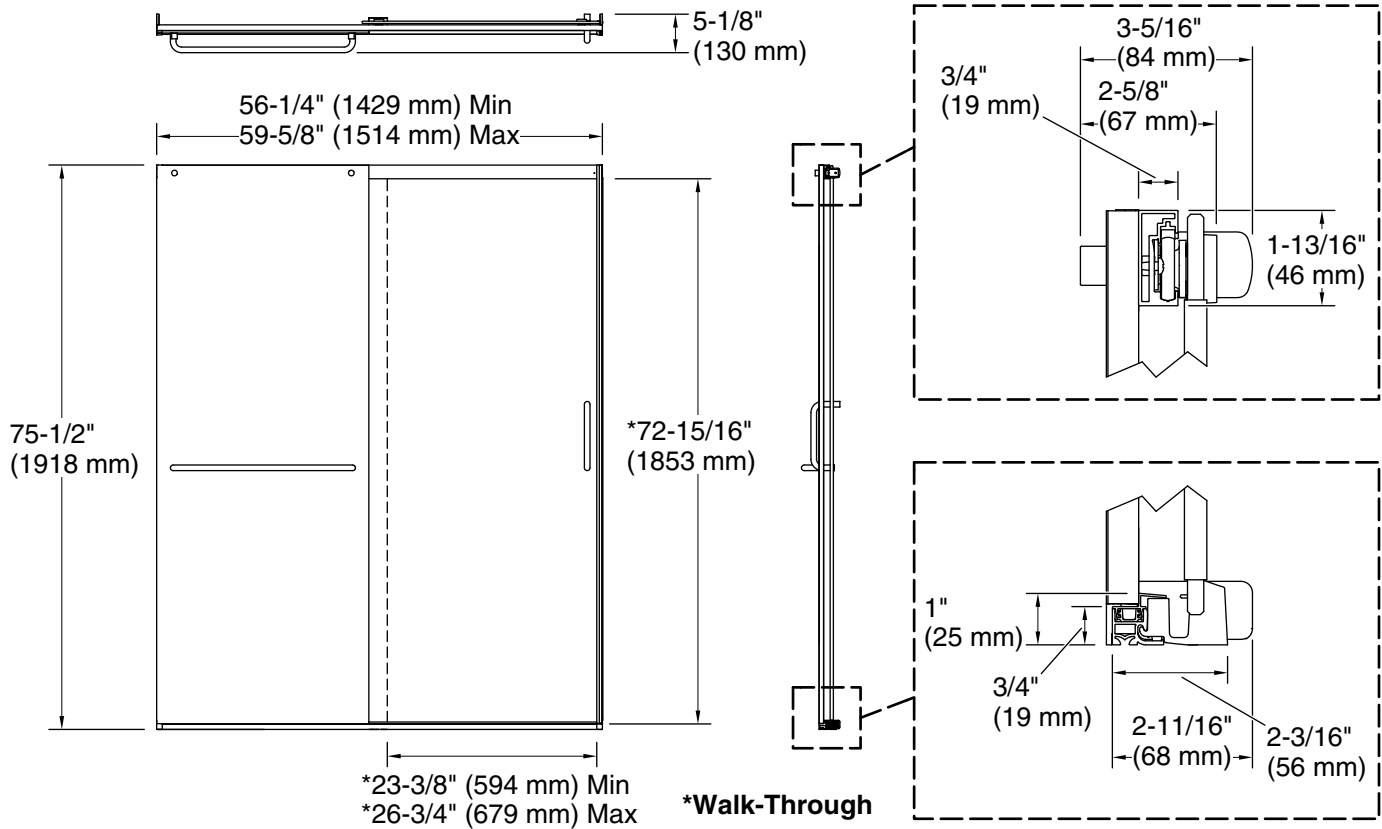

Features

- Frameless design emphasizes glass and creates a sleek, minimalist look
- Vertical handle with inside knob on moving panel
- Gently-curved towel bar provides integrated storage on fixed panel
- Tempered glass ensures enhanced safety and durability
- CleanCoat®+ glass coating creates a hydrophobic barrier that repels water, soap scum, and residue, saving time and protecting shower doors 10 times longer than original CleanCoat. (Based on 2021 internal wear/abrasion testing using a microfiber cloth.)
- Smooth, easy-to-clean wall jambs
- Full-length moving panel seal provides excellent water containment
- Coordinates with other products in the Elate collection
- Shower door configuration consists of one sliding panel and one stationary panel

- Fits opening widths 56-1/4" - 59-5/8" (1429 - 1514 mm)
- 75-1/2" (1918 mm) tall, with a lofty 72-11/16" (1846 mm) minimum head clearance
- 3-3/8" (86 mm) width adjustment
- Out-of-plumb adjustability simplifies installation
- Door can be installed to open to the left or right to suit your bathroom layout
- For residential use only
- Not for use in hospitality

Color	Code	Description
■	BL	Matte Black

Available Glass Options

Code	Description
G79	Crystal Clear with Rectangular Grille Pattern

Technical Information

All product dimensions are nominal.

Base-To-Wall	1/2" (13 mm)
Radius – Max:	
Shower Ledge Min	2-1/4" (57 mm)
Flat:	
Shower Wall Min	2-7/8" (73 mm)
Flat:	

Notes

Install this product according to the installation instructions.

The vertical opening should be a minimum of 78-13/16" (2002 mm) to allow for installation clearance.