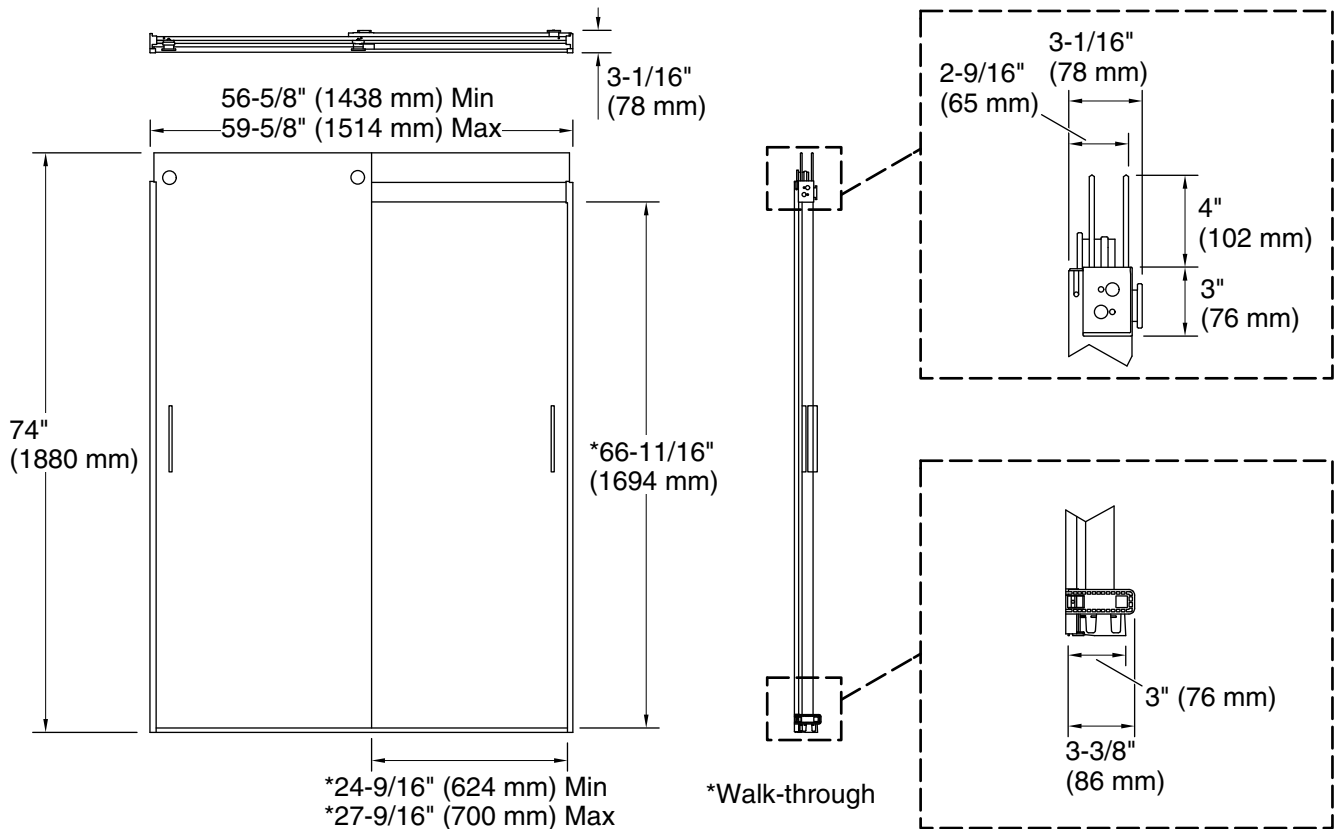

### Material

- Frameless, 1/4" (6 mm) thick Crystal Clear tempered glass

## Technical Information

All product dimensions are nominal.

Base-To-Wall	1/2" (13 mm)
Radius – Max:	
Shower Ledge Min	3" (76 mm)
Flat:	
Shower Wall Min	3-1/2" (89 mm)
Flat:	

## Notes

Install this product according to the installation guide.

If replacing a shower door, the narrow wall jamb design of this door may not cover the existing shower door holes.

The vertical opening should be a minimum of 76-1/2" (1943 mm) to allow for installation clearance.