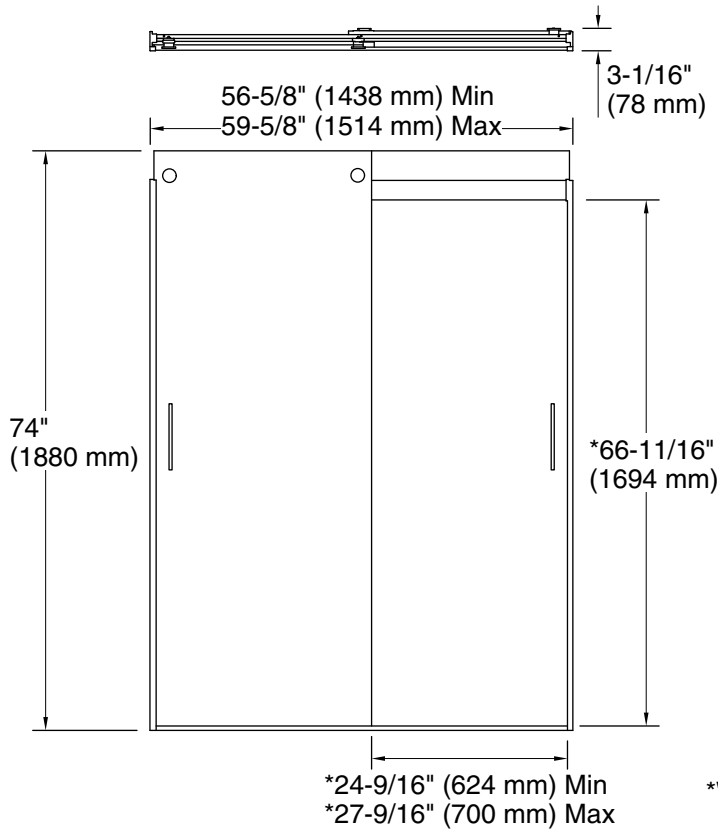

### Technical Information

All product dimensions are nominal.

- Base-To-Wall 1/2" (13 mm)
- Radius – Max:
- Shower Ledge Min 3" (76 mm)
- Flat:
- Shower Wall Min 3-1/2" (89 mm)
- Flat:

### Notes

Install this product according to the installation guide.

If replacing a shower door, the narrow wall jamb design of this door may not cover the existing shower door holes.

The vertical opening should be a minimum of 76-1/2" (1943 mm) to allow for installation clearance.