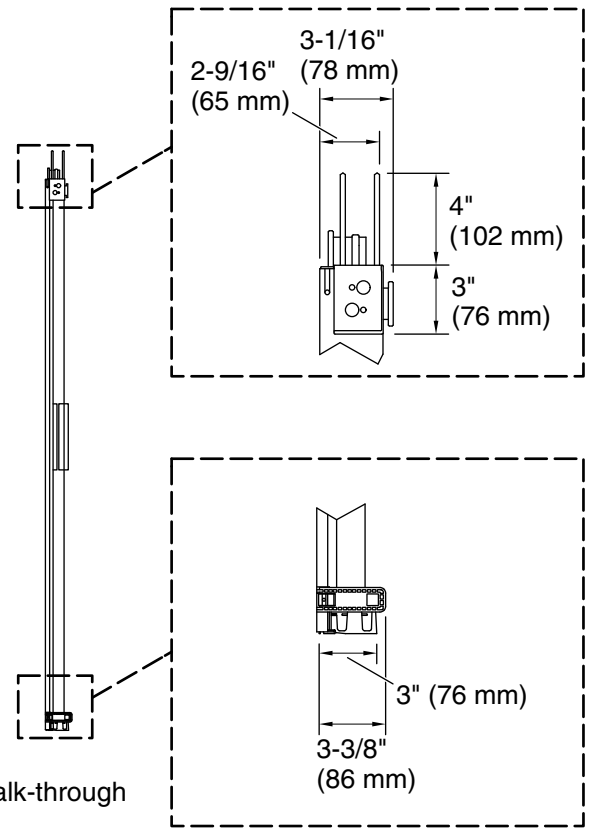

### Technical Information

All product dimensions are nominal.

- Base-To-Wall 1/2" (13 mm)
- Radius – Max:
- Shower Ledge Min 3" (76 mm)
- Flat:
- Shower Wall Min 3-1/2" (89 mm)
- Flat:

### Notes

Install this product according to the installation guide.

If replacing a shower door, the narrow wall jamb design of this door may not cover the existing shower door holes.

The vertical opening should be a minimum of 76-1/2" (1943 mm) to allow for installation clearance.