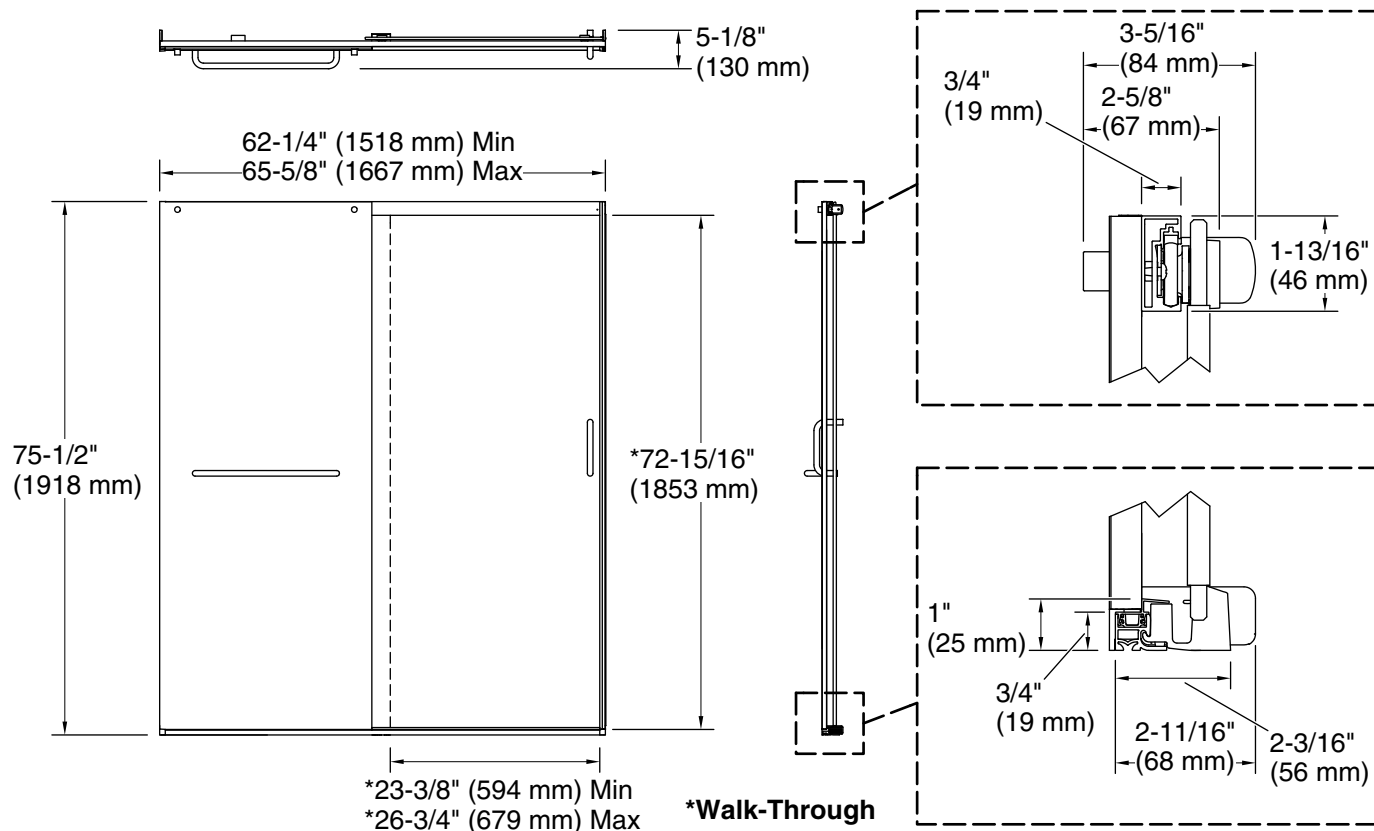

Features

- Frameless design emphasizes glass and creates a sleek, minimalist look
- Vertical handle with inside knob on moving panel
- Gently-curved towel bar provides integrated storage on fixed panel
- Tempered glass ensures enhanced safety and durability
- CleanCoat®+ glass coating creates a hydrophobic barrier that repels water, soap scum, and residue, saving time and protecting shower doors 10 times longer than original CleanCoat. (Based on 2021 internal wear/abrasion testing using a microfiber cloth.)
- Smooth, easy-to-clean wall jambs
- Full-length moving panel seal provides excellent water containment
- Coordinates with other products in the Elate collection
- Shower door configuration consists of one sliding panel and one stationary panel

Material

- Frameless, heavy 5/16" (8 mm) thick Crystal Clear tempered glass
- Anodized aluminum prevents rust and corrosion

Installation

- Fits opening widths 62-1/4" - 65-5/8" (1581 - 1667 mm)
- 75-1/2" (1918 mm) tall, with a lofty 72-11/16" (1846 mm) minimum head clearance
- 3-3/8" (86 mm) width adjustment
- Out-of-plumb adjustability simplifies installation
- Door can be installed to open to the left or right to suit your bathroom layout
- For residential use only
- Not for use in hospitality

Color	Code	Description
	SH	Bright Silver
	MX	Matte Nickel
	BL	Matte Black

Available Glass Options

Code	Description
L	Crystal Clear

Technical Information

All product dimensions are nominal.

Base-To-Wall	1/2" (13 mm)
Radius – Max:	
Shower Ledge Min	2-1/4" (57 mm)
Flat:	
Shower Wall Min	2-7/8" (73 mm)
Flat:	

Notes

Install this product according to the installation instructions.

The vertical opening should be a minimum of 78-13/16" (2002 mm) to allow for installation clearance.