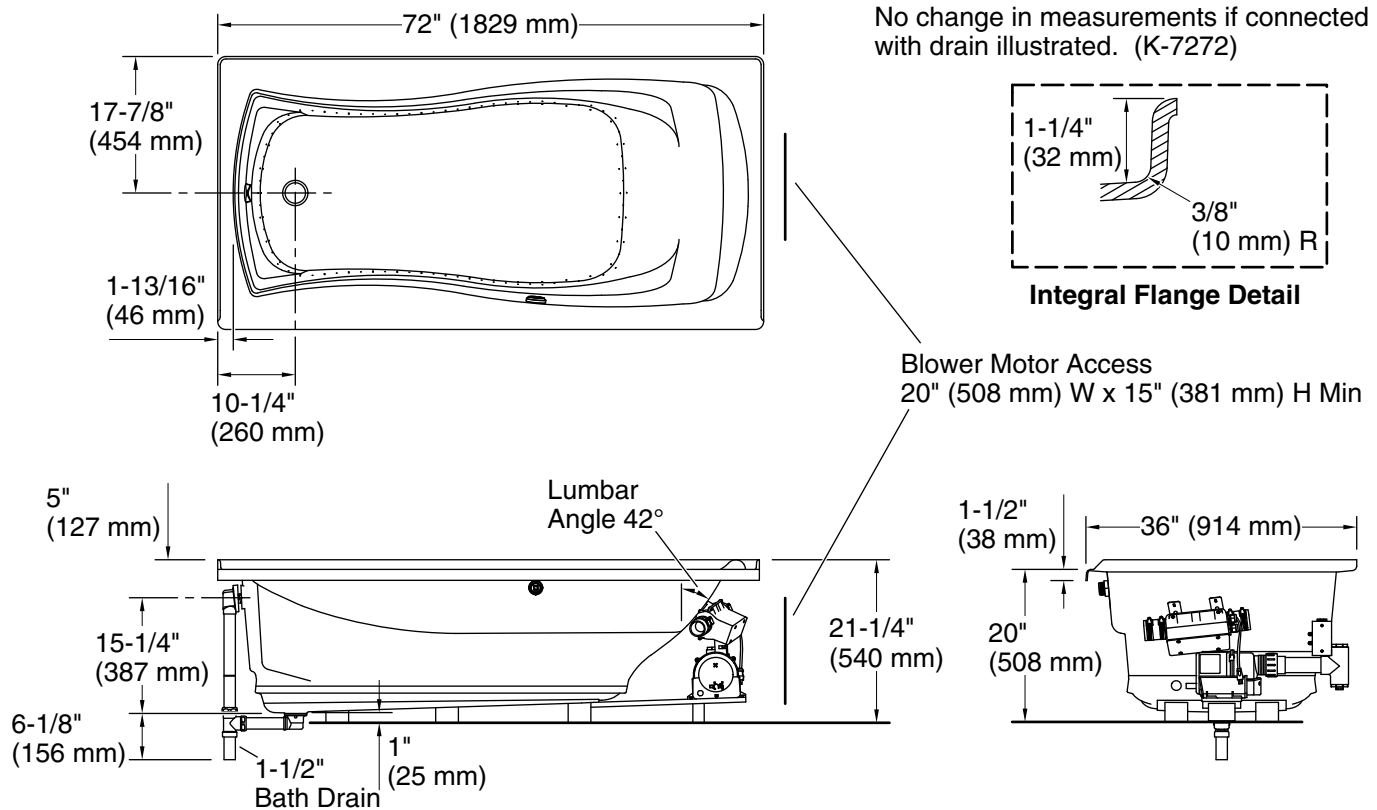

Required Electrical Service

Two dedicated circuits required, protected with Class A Ground-Fault Circuit-Interrupter (GFCI). Outside North America, this device may be known as a Residual Current Device (RCD).

Blower: 120 V, 15 A, 60 Hz
Air bath: 120 V, 15 A, 60 Hz

Technical Information

All product dimensions are nominal.

Drain location: Left
Basin area, bottom: 47-7/16" x 20-5/8" (1205 mm x 525 mm)
Basin area, top: 64-15/16" x 25-1/16" (1649 mm x 636 mm)
Weight: 108 lbs (49 kg)
Minimum floor load: 41 lbs/ft² (200.2 kg/m²)
Water depth: 13-3/8" (340 mm)
Water capacity: 72 gal (272.5 L)
Electrical component rating: Blower: 120 V, 10 A, 60 Hz
Air bath: 120 V, 5 A, 60 Hz
Minimum flat for door: 2-1/8" (54 mm)

Notes

Measure your actual product for rough-in details.

Install this product according to the installation instructions.

The hot water supply should be 70% of the capacity of the bath or greater. Installations will vary.

Remote blower installation kit K-1446 is available for relocating the blower. Provide access for servicing the blower.

Do not relocate or alter the PVC tee or coiled flexible tubing connected to the blower. Follow the blower relocation instructions exactly.