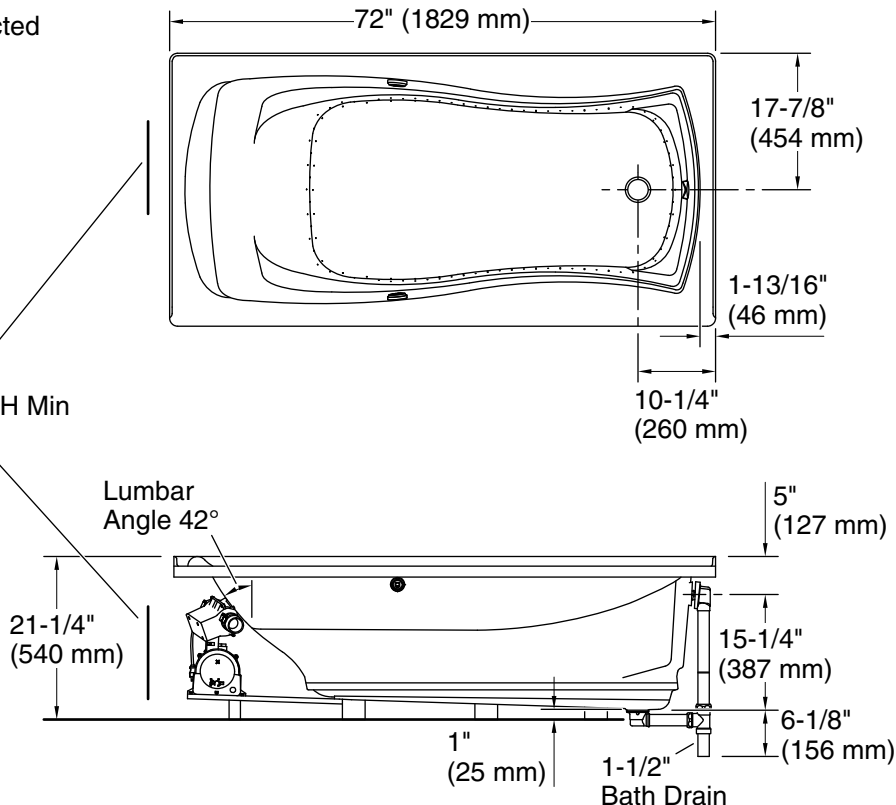

See website for detailed warranty information.

Available Colors/Finishes

Color tiles intended for reference only.

Color	Code	Description
	0	White
	96	Biscuit

Mariposa®
 72" x 36" alcove Heated BubbleMassage™ air bath
 with Bask® heated surface, right drain
K-1257-GHRW

No change in measurements if connected with drain illustrated. (K-7272)

Integral Flange Detail

Blower Motor Access
 30" (762 mm) W x 15" (381 mm) H Min

Required Electrical Service

Two dedicated circuits required, protected with Class A Ground-Fault Circuit-Interrupter (GFCI). Outside North America, this device may be known as a Residual Current Device (RCD).

Blower, Heated Surface:	120 V, 15 A, 60 Hz
Air bath:	120 V, 15 A, 60 Hz

Technical Information

All product dimensions are nominal.

Drain location:	Right
Basin area, bottom:	47-15/16" x 20-1/16" (1218 mm x 510 mm)
Basin area, top:	65-3/8" x 25" (1660 mm x 636 mm)
Weight:	114 lbs (51.7 kg)
Minimum floor load:	41 lbs/ft ² (200.2 kg/m ²)
Water depth:	13-3/8" (340 mm)
Water capacity:	72 gal (272.5 L)
Electrical component rating:	Blower: 120 V, 10 A, 60 Hz Heated Surface: 120 V, 0.5 A, 60 Hz, 65 W