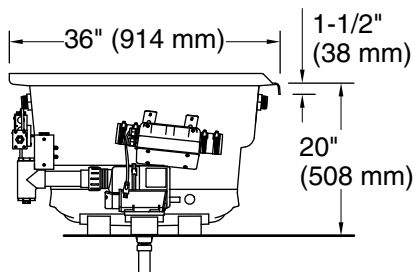

No change in measurements if connected with drain illustrated. (K-7272)

Integral Flange Detail

Blower Motor Access
 30" (762 mm) W x 15" (381 mm) H Min

Required Electrical Service

Two dedicated circuits required, protected with Class A Ground-Fault Circuit-Interrupter (GFCI). Outside North America, this device may be known as a Residual Current Device (RCD).

Blower, Heated Surface:	120 V, 15 A, 60 Hz
Air bath:	120 V, 15 A, 60 Hz

Technical Information

All product dimensions are nominal.

Drain location:	Right
Basin area, bottom:	47-15/16" x 20-1/16" (1218 mm x 510 mm)
Basin area, top:	65-3/8" x 25" (1660 mm x 636 mm)
Weight:	114 lbs (51.7 kg)
Minimum floor load:	41 lbs/ft ² (200.2 kg/m ²)
Water depth:	13-3/8" (340 mm)
Water capacity:	72 gal (272.5 L)
Electrical component rating:	Blower: 120 V, 10 A, 60 Hz Heated Surface: 120 V, 0.5 A, 60 Hz, 65 W