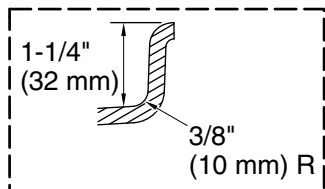

Mariposa®
72" x 36" alcove Heated BubbleMassage™ air bath
with Bask® heated surface, right drain
K-1257-GHRW

No change in measurements if connected with drain illustrated. (K-7272)

Integral Flange Detail

Blower Motor Access
30" (762 mm) W x 15" (381 mm) H Min