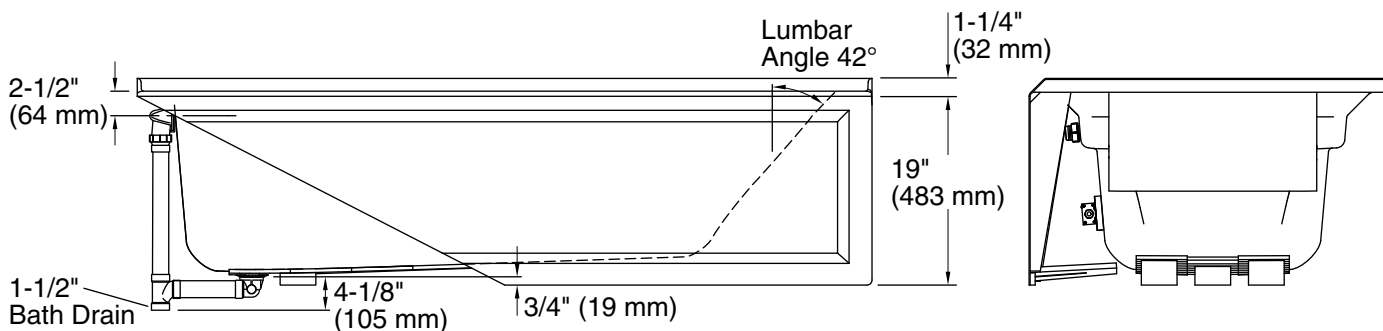

Required Electrical Service

One circuit required, protected with Class A Ground-Fault Circuit-Interrupter (GFCI). Outside North America, this device may be known as a Residual Current Device (RCD).

Heated Surface: 120 V, 15 A

Technical Information

All product dimensions are nominal.

- Drain location: Left
- Basin area, bottom: 51-3/8" x 21" (1305 mm x 533 mm)
- Basin area, top: 64-1/2" x 30-1/2" (1638 mm x 775 mm)
- Weight: 80 lbs (36.3 kg)
- Minimum floor load: 40 lbs/ft² (195.3 kg/m²)
- Water depth: 15" (381 mm)
- Water capacity: 72 gal (272.5 L)
- Electrical component rating: Heated Surface: 120 V, 0.5 A, 60 Hz, 65 W
- Minimum flat for door: 2" (51 mm)

Notes

Measure your actual product for rough-in details.

Install this product according to the installation instructions.

The hot water supply should be 70% of the capacity of the bath or greater. Installations will vary.

ADA compliant when installed to the specific requirements of these regulations.