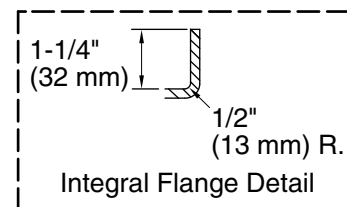

Required Electrical Service

One circuit required, protected with Class A Ground-Fault Circuit-Interrupter (GFCI). Outside North America, this device may be known as a Residual Current Device (RCD).

Heated Surface: 120 V, 15 A

Technical Information

All product dimensions are nominal.

- Drain location: Left
- Basin area, bottom: 51-3/8" x 21" (1305 mm x 533 mm)
- Basin area, top: 64-1/2" x 30-1/2" (1638 mm x 775 mm)
- Weight: 80 lbs (36.3 kg)
- Minimum floor load: 40 lbs/ft² (195.3 kg/m²)
- Water depth: 15" (381 mm)
- Water capacity: 72 gal (272.5 L)
- Electrical component rating: Heated Surface: 120 V, 0.5 A, 60 Hz, 65 W
- Minimum flat for door: 2" (51 mm)

Notes

Measure your actual product for rough-in details.

Install this product according to the installation instructions.

The hot water supply should be 70% of the capacity of the bath or greater. Installations will vary.

ADA compliant when installed to the specific requirements of these regulations.