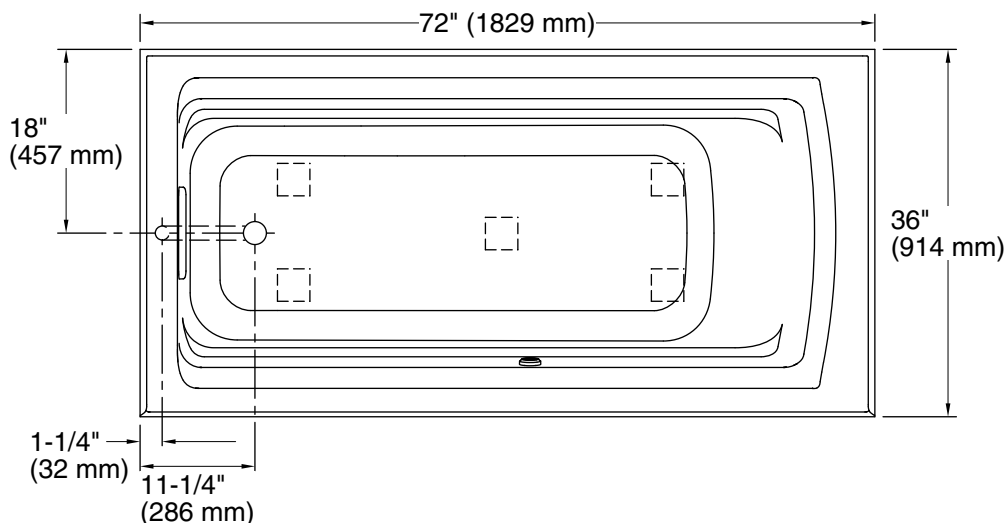

No change in measurements if connected with drain illustrated. (K-7272)