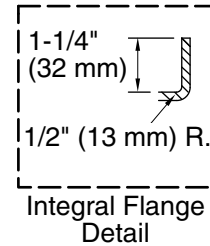

Required Electrical Service

Two dedicated circuits required, protected with Class A Ground-Fault Circuit-Interrupter (GFCI). Outside North America, this device may be known as a Residual Current Device (RCD).

Pump: 120 V, 15 A, 60 Hz
Heater: 120 V, 15 A, 60 Hz

Technical Information

All product dimensions are nominal.

Drain location: Left
Basin area, bottom: 50-3/8" x 19-5/8" (1280 mm x 498 mm)
Basin area, top: 57-5/16" x 24-1/16" (1456 mm x 611 mm)
Weight: 120 lbs (54.4 kg)
Minimum floor load: 47 lbs/ft² (229.5 kg/m²)
Water depth: 15-5/16" (389 mm)
Water capacity: 66 gal (249.8 L)
Electrical component rating: Pump: 120 V, 7 A, 60 Hz
Heater: 120 V, 12.5 A, 60 Hz, 1500 W
Pump speed: Single

Notes

Measure your actual product for rough-in details.

Install this product according to the installation instructions.

The hot water supply should be 70% of the capacity of the bath or greater. Installations will vary.

ADA compliant when installed to the specific requirements of these regulations.