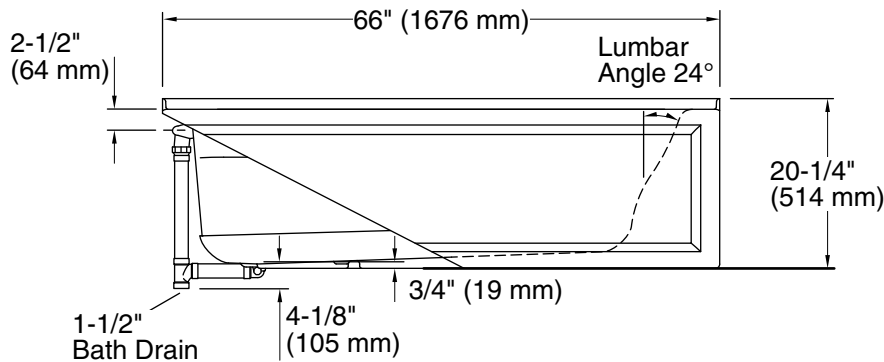

Required Electrical Service

Two dedicated circuits required, protected with Class A Ground-Fault Circuit-Interrupter (GFCI). Outside North America, this device may be known as a Residual Current Device (RCD).

Pump: 120 V, 15 A, 60 Hz
Heater: 120 V, 15 A, 60 Hz

Technical Information

All product dimensions are nominal.

Drain location: Left
Basin area, bottom: 50-3/8" x 19-5/8" (1280 mm x 498 mm)
Basin area, top: 57-5/16" x 24-1/16" (1456 mm x 611 mm)
Weight: 120 lbs (54.4 kg)
Minimum floor load: 47 lbs/ft² (229.5 kg/m²)
Water depth: 15-5/16" (389 mm)
Water capacity: 66 gal (249.8 L)
Electrical component rating: Pump: 120 V, 7 A, 60 Hz
Heater: 120 V, 12.5 A, 60 Hz, 1500 W
Pump speed: Single

Notes

Measure your actual product for rough-in details.

Install this product according to the installation instructions.

The hot water supply should be 70% of the capacity of the bath or greater. Installations will vary.

ADA compliant when installed to the specific requirements of these regulations.