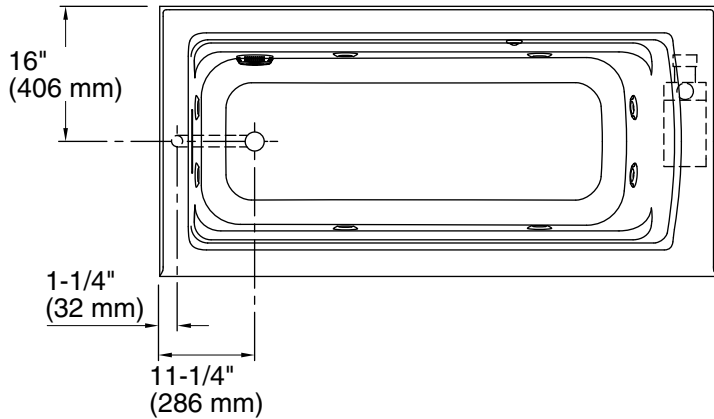

No change in measurements if connected with drain illustrated. (K-7272)