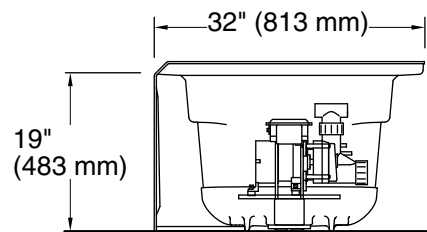

Required Electrical Service

Two dedicated circuits required, protected with Class A Ground-Fault Circuit-Interrupter (GFCI). Outside North America, this device may be known as a Residual Current Device (RCD).

Pump: 120 V, 15 A, 60 Hz
Heater: 120 V, 15 A, 60 Hz

Technical Information

All product dimensions are nominal.

Drain location: Left
Basin area, bottom: 50-3/8" x 19-5/8" (1280 mm x 498 mm)
Basin area, top: 57-5/16" x 24-1/16" (1456 mm x 611 mm)
Weight: 120 lbs (54.4 kg)
Minimum floor load: 47 lbs/ft² (229.5 kg/m²)
Water depth: 15-5/16" (389 mm)
Water capacity: 66 gal (249.8 L)
Electrical component rating: Pump: 120 V, 7 A, 60 Hz
Heater: 120 V, 12.5 A, 60 Hz, 1500 W
Pump speed: Single

Notes

Measure your actual product for rough-in details.

Install this product according to the installation instructions.

The hot water supply should be 70% of the capacity of the bath or greater. Installations will vary.

ADA compliant when installed to the specific requirements of these regulations.