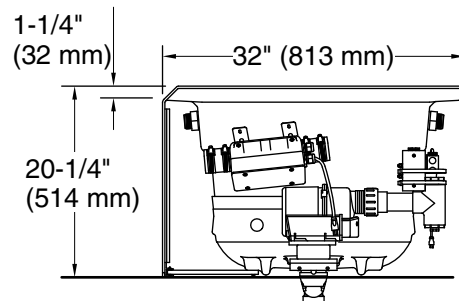

Archer®
66" x 32" alcove Heated BubbleMassage™ air bath
with Bask® heated surface, left drain
K-1949-GHLAW

No change in measurements if connected with drain illustrated. (K-7272)

Required Electrical Service

Technical Information

All product dimensions are nominal.

Drain location:	Left
Basin area, bottom:	50-3/8" x 19-5/8" (1280 mm x 498 mm)
Basin area, top:	57-5/16" x 24-1/16" (1456 mm x 611 mm)
Weight:	125 lbs (56.7 kg)
Minimum floor load:	47 lbs/ft² (229.5 kg/m²)
Water depth:	15-5/16" (389 mm)
Water capacity:	66 gal (249.8 L)
Electrical component rating:	Blower: 120 V, 10 A, 60 Hz Heated Surface: 120 V, 0.5 A, 60 Hz Heater: 120 V, 5 A, 60 Hz