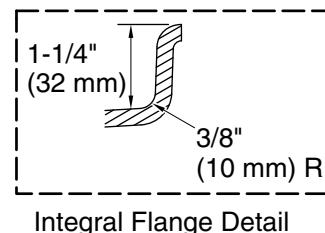

Required Electrical Service

Two dedicated circuits required, protected with Class A Ground-Fault Circuit-Interrupter (GFCI). Outside North America, this device may be known as a Residual Current Device (RCD).

Blower, Heated Surface:	120 V, 15 A, 60 Hz
Heater:	120 V, 15 A, 60 Hz

Technical Information

All product dimensions are nominal.

Drain location:	Left
Basin area, bottom:	50-3/8" x 19-5/8" (1280 mm x 498 mm)
Basin area, top:	57-5/16" x 24-1/16" (1456 mm x 611 mm)
Weight:	125 lbs (56.7 kg)
Minimum floor load:	47 lbs/ft² (229.5 kg/m²)
Water depth:	15-5/16" (389 mm)
Water capacity:	66 gal (249.8 L)
Electrical component rating:	Blower: 120 V, 10 A, 60 Hz Heated Surface: 120 V, 0.5 A, 60 Hz Heater: 120 V, 5 A, 60 Hz

Notes

- Measure your actual product for rough-in details.
- Install this product according to the installation instructions.
- The hot water supply should be 70% of the capacity of the bath or greater. Installations will vary.
- Remote blower installation kit is available for relocating the blower. Provide access for servicing the blower.
- Do not relocate or alter the PVC tee or coiled flexible tubing connected to the blower. Follow the blower relocation instructions exactly.
- ADA compliant when installed to the specific requirements of these regulations.

1-800-4KOHLER (1-800-456-4537)

Kohler Co. reserves the right to make revisions without notice to product specifications.

For the most current Specification Sheet, go to www.kohler.com USA or www.kohler.ca Canada

2-28-2024 20:10 - US