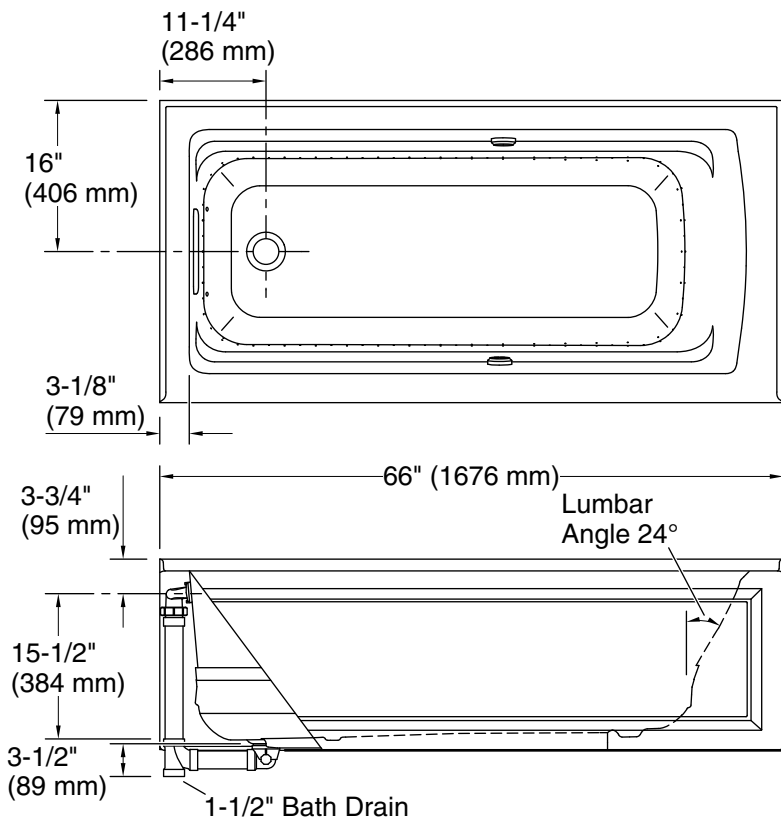

Archer®
66" x 32" alcove Heated BubbleMassage™ air bath
with Bask® heated surface, left drain
K-1949-GHLAW

No change in measurements if connected with drain illustrated. (K-7272)

Required Electrical Service

Technical Information

All product dimensions are nominal.

Drain location:	Left
Basin area, bottom:	50-3/8" x 19-5/8" (1280 mm x 498 mm)
Basin area, top:	57-5/16" x 24-1/16" (1456 mm x 611 mm)
Weight:	125 lbs (56.7 kg)
Minimum floor load:	47 lbs/ft² (229.5 kg/m²)
Water depth:	15-5/16" (389 mm)
Water capacity:	66 gal (249.8 L)
Electrical component rating:	Blower: 120 V, 10 A, 60 Hz Heated Surface: 120 V, 0.5 A, 60 Hz Heater: 120 V, 5 A, 60 Hz