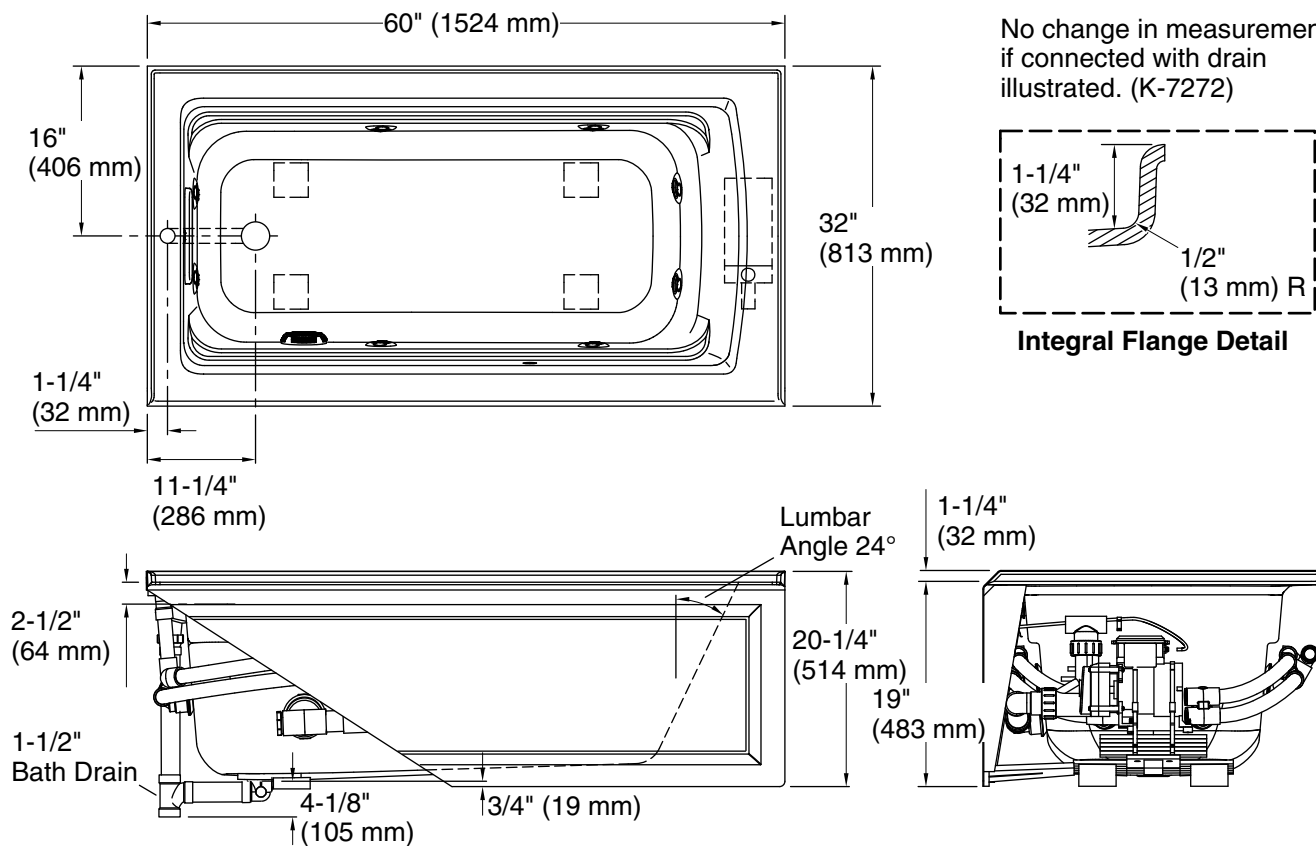

Required Electrical Service

One dedicated circuit required, protected with Class A Ground-Fault Circuit-Interrupter (GFCI). Outside North America, this device may be known as a Residual Current Device (RCD).

Pump: 120 V, 15 A, 60 Hz

Technical Information

All product dimensions are nominal.

- Drain location: Left
- Basin area, bottom: 45-1/8" x 19-11/16" (1146 mm x 500 mm)
- Basin area, top: 52-3/4" x 25-5/16" (1340 mm x 643 mm)
- Weight: 135 lbs (61.2 kg)
- Minimum floor load: 49 lbs/ft² (239.2 kg/m²)
- Water depth: 15" (381 mm)
- Water capacity: 58 gal (219.6 L)
- Electrical component Pump: 120 V, 7 A, 60 Hz rating:
- Pump speed: Single
- Minimum flat for door: 2-9/16" (65 mm)

Notes

- Measure your actual product for rough-in details.
- Install this product according to the installation instructions.
- The hot water supply should be 70% of the capacity of the bath or greater. Installations will vary.
- ADA compliant when installed to the specific requirements of these regulations.