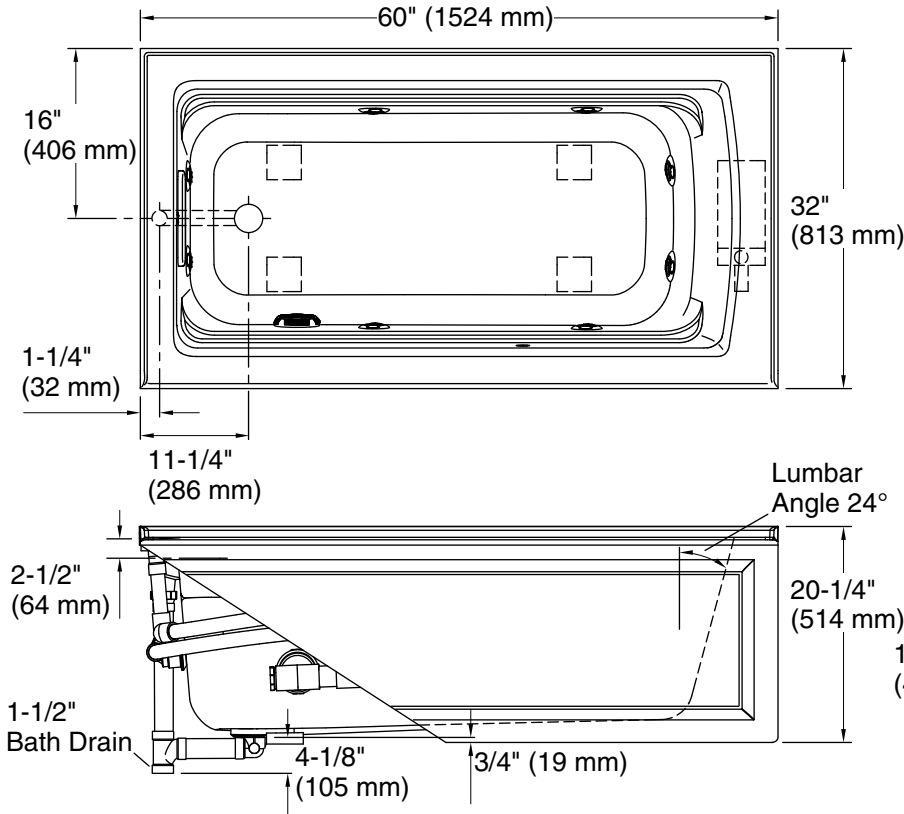

No change in measurements if connected with drain illustrated. (K-7272)

Required Electrical Service

Two dedicated circuits required, protected with Class A Ground-Fault Circuit-Interrupter (GFCI). Outside North America, this device may be known as a Residual Current Device (RCD).

Pump: 120 V, 15 A, 60 Hz
Heater: 120 V, 15 A, 60 Hz

Technical Information

All product dimensions are nominal.

Drain location: Left
Basin area, bottom: 45-1/8" x 19-11/16" (1146 mm x 500 mm)
Basin area, top: 52-3/4" x 25-5/16" (1340 mm x 643 mm)
Weight: 140 lbs (63.5 kg)
Minimum floor load: 49 lbs/ft² (239.2 kg/m²)
Water depth: 15" (381 mm)
Water capacity: 58 gal (219.6 L)
Electrical component rating: Pump: 120 V, 7 A, 60 Hz
Heater: 120 V, 12.5 A, 60 Hz, 1500 W
Pump speed: Single

Notes

Measure your actual product for rough-in details.

Install this product according to the installation instructions.

The hot water supply should be 70% of the capacity of the bath or greater. Installations will vary.

ADA compliant when installed to the specific requirements of these regulations.