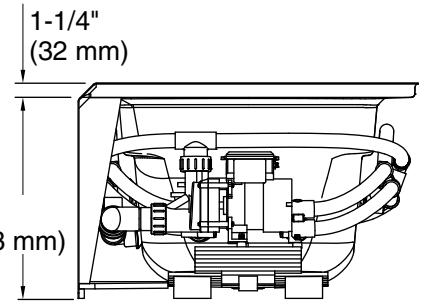

Required Electrical Service

Two dedicated circuits required, protected with Class A Ground-Fault Circuit-Interrupter (GFCI). Outside North America, this device may be known as a Residual Current Device (RCD).

Pump: 120 V, 15 A, 60 Hz
Heater: 120 V, 15 A, 60 Hz

Technical Information

All product dimensions are nominal.

Drain location: Left
Basin area, bottom: 45-1/8" x 19-11/16" (1146 mm x 500 mm)
Basin area, top: 52-3/4" x 25-5/16" (1340 mm x 643 mm)
Weight: 140 lbs (63.5 kg)
Minimum floor load: 49 lbs/ft² (239.2 kg/m²)
Water depth: 15" (381 mm)
Water capacity: 58 gal (219.6 L)
Electrical component rating: Pump: 120 V, 7 A, 60 Hz
Heater: 120 V, 12.5 A, 60 Hz, 1500 W
Pump speed: Single

Notes

Measure your actual product for rough-in details.

Install this product according to the installation instructions.

The hot water supply should be 70% of the capacity of the bath or greater. Installations will vary.

ADA compliant when installed to the specific requirements of these regulations.