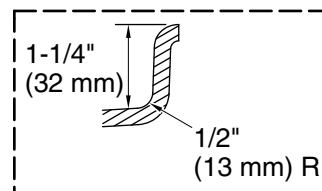

No change in measurements if connected with drain illustrated. (K-7272)

Integral Flange Detail