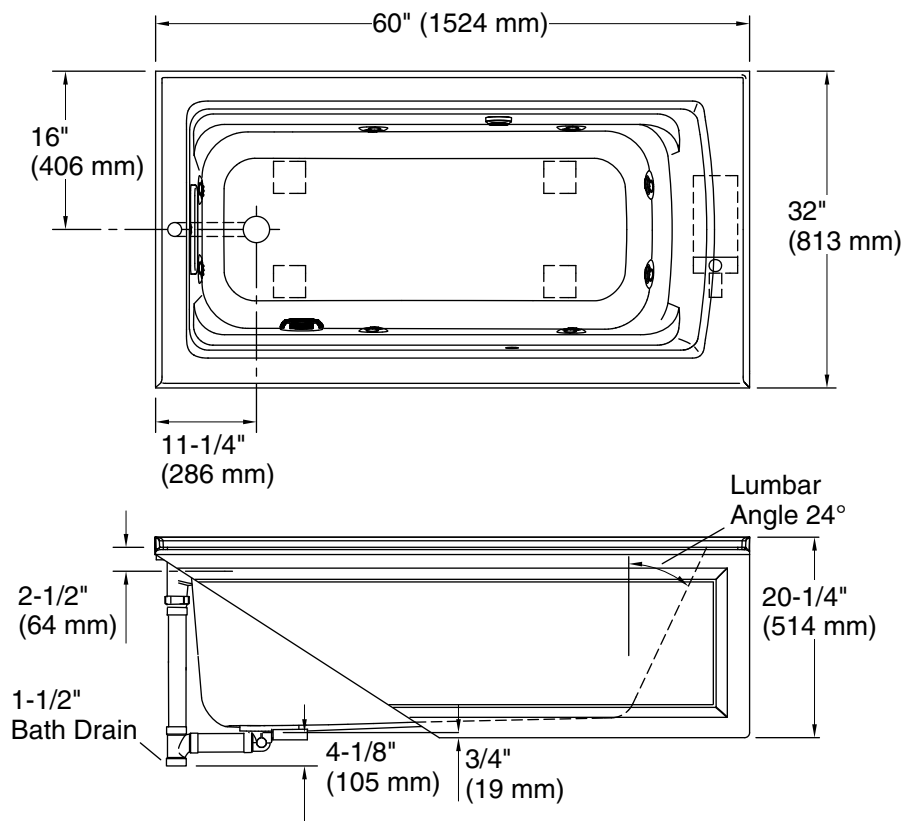

No change in measurements if connected with drain illustrated. (K-7272)

Required Electrical Service

One dedicated circuit required, protected with Class A Ground-Fault Circuit-Interrupter (GFCI). Outside North America, this device may be known as a Residual Current Device (RCD).

Pump, Heated 120 V, 15 A, 60 Hz

Surface:

Technical Information

All product dimensions are nominal.

- Drain location: Left
- Basin area, bottom: 45-1/8" x 19-11/16" (1146 mm x 500 mm)
- Basin area, top: 52-3/4" x 25-5/16" (1340 mm x 643 mm)
- Weight: 141 lbs (64 kg)
- Minimum floor load: 49 lbs/ft² (239.2 kg/m²)
- Water depth: 15" (381 mm)
- Water capacity: 58 gal (219.6 L)
- Electrical component rating: Pump: 120 V, 7 A, 60 Hz
  Heated Surface: 120 V, 0.5 A, 60 Hz
- Pump speed: Single

Minimum flat for 2-9/16" (65 mm)

1-800-4KOHLER (1-800-456-4537)

Kohler Co. reserves the right to make revisions without notice to product specifications.

For the most current Specification Sheet, go to www.kohler.com USA or www.kohler.ca Canada

2-26-2024 21:29 - US

Notes

Measure your actual product for rough-in details.

Install this product according to the installation instructions.

The hot water supply should be 70% of the capacity of the bath or greater. Installations will vary.

ADA compliant when installed to the specific requirements of these regulations.