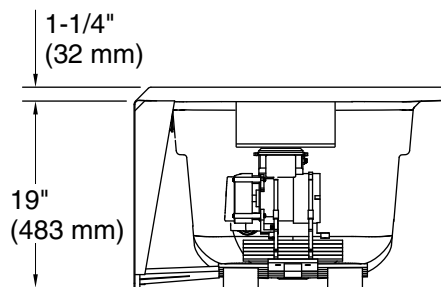

**Integral Flange Detail**

### Technical Information

All product dimensions are nominal.

- Drain location: Left
- Basin area, bottom: 45-1/8" x 19-11/16" (1146 mm x 500 mm)
- Basin area, top: 52-3/4" x 25-5/16" (1340 mm x 643 mm)
- Weight: 141 lbs (64 kg)
- Minimum floor load: 49 lbs/ft<sup>2</sup> (239.2 kg/m<sup>2</sup>)
- Water depth: 15" (381 mm)
- Water capacity: 58 gal (219.6 L)
- Electrical component rating: Pump: 120 V, 7 A, 60 Hz  
Heated Surface: 120 V, 0.5 A, 60 Hz
- Pump speed: Single