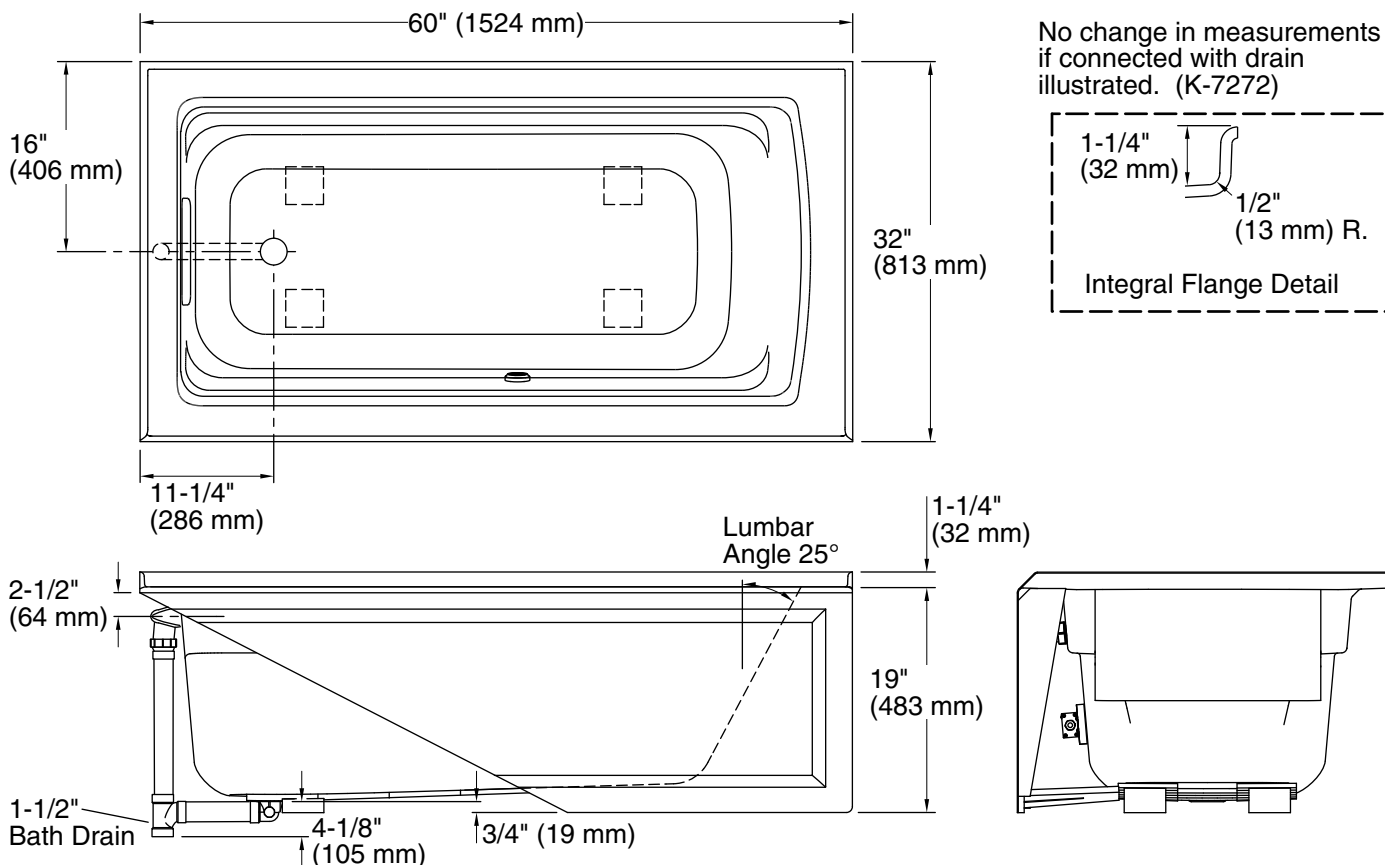

Required Electrical Service

One circuit required, protected with Class A Ground-Fault Circuit-Interrupter (GFCI). Outside North America, this device may be known as a Residual Current Device (RCD).

Heated Surface: 120 V, 15 A

Technical Information

All product dimensions are nominal.

Drain location: Left
Basin area, bottom: 45-1/8" x 19-11/16" (1146 mm x 500 mm)
Basin area, top: 52-3/4" x 25-5/16" (1340 mm x 643 mm)
Weight: 80 lbs (36.3 kg)
Minimum floor load: 45 lbs/ft² (219.7 kg/m²)
Water depth: 15" (381 mm)
Water capacity: 58 gal (219.6 L)
Electrical component rating: Heated Surface: 120 V, 0.5 A, 60 Hz, 65 W
Minimum flat for door: 2-9/16" (65 mm)

Notes

Measure your actual product for rough-in details.

Install this product according to the installation instructions.

The hot water supply should be 70% of the capacity of the bath or greater. Installations will vary.

ADA compliant when installed to the specific requirements of these regulations.