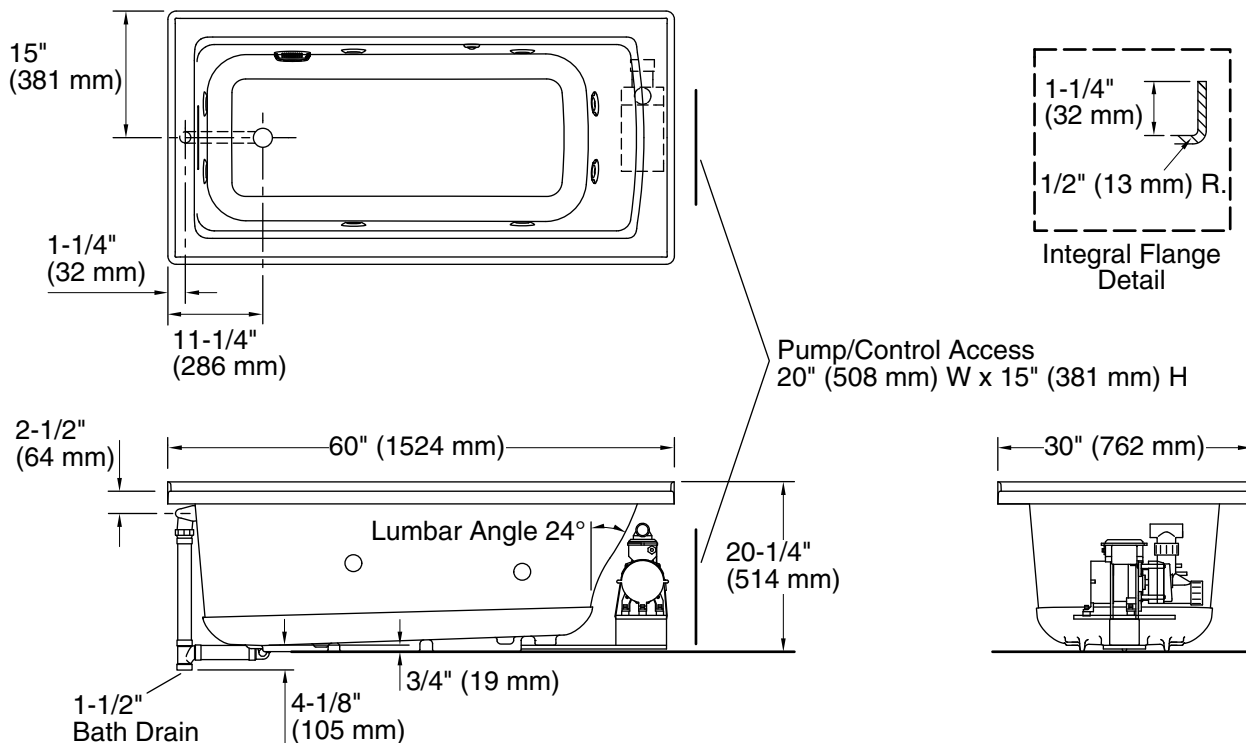

No change in measurements if connected with drain illustrated. (K-7272)

Required Electrical Service

One dedicated circuit required, protected with Class A Ground-Fault Circuit-Interrupter (GFCI). Outside North America, this device may be known as a Residual Current Device (RCD).

Pump, Heated 120 V, 15 A, 60 Hz

Surface:

Technical Information

All product dimensions are nominal.

Drain location: Left

Basin area, bottom: 45-1/8" x 19-11/16" (1146 mm x 500 mm)

Basin area, top: 52-1/8" x 22-1/16" (1324 mm x 560 mm)

Weight: 123 lbs (55.8 kg)

Minimum floor load: 50 lbs/ft² (244.1 kg/m²)

Water depth: 15-1/8" (384 mm)

Water capacity: 57 gal (215.8 L)

Electrical component rating: Pump: 120 V, 7 A, 60 Hz
Heated Surface: 120 V, 0.5 A, 60 Hz, 65 W

Minimum flat for 2-9/16" (65 mm)

1-800-4KOHLER (1-800-456-4537)

Kohler Co. reserves the right to make revisions without notice to product specifications.

For the most current Specification Sheet, go to www.kohler.com USA or www.kohler.ca Canada

2-28-2024 22:41 - US

Notes

Measure your actual product for rough-in details.

Install this product according to the installation instructions.

The hot water supply should be 70% of the capacity of the bath or greater. Installations will vary.

Provide one grounded electrical outlet within 24" (610 mm) of each component.