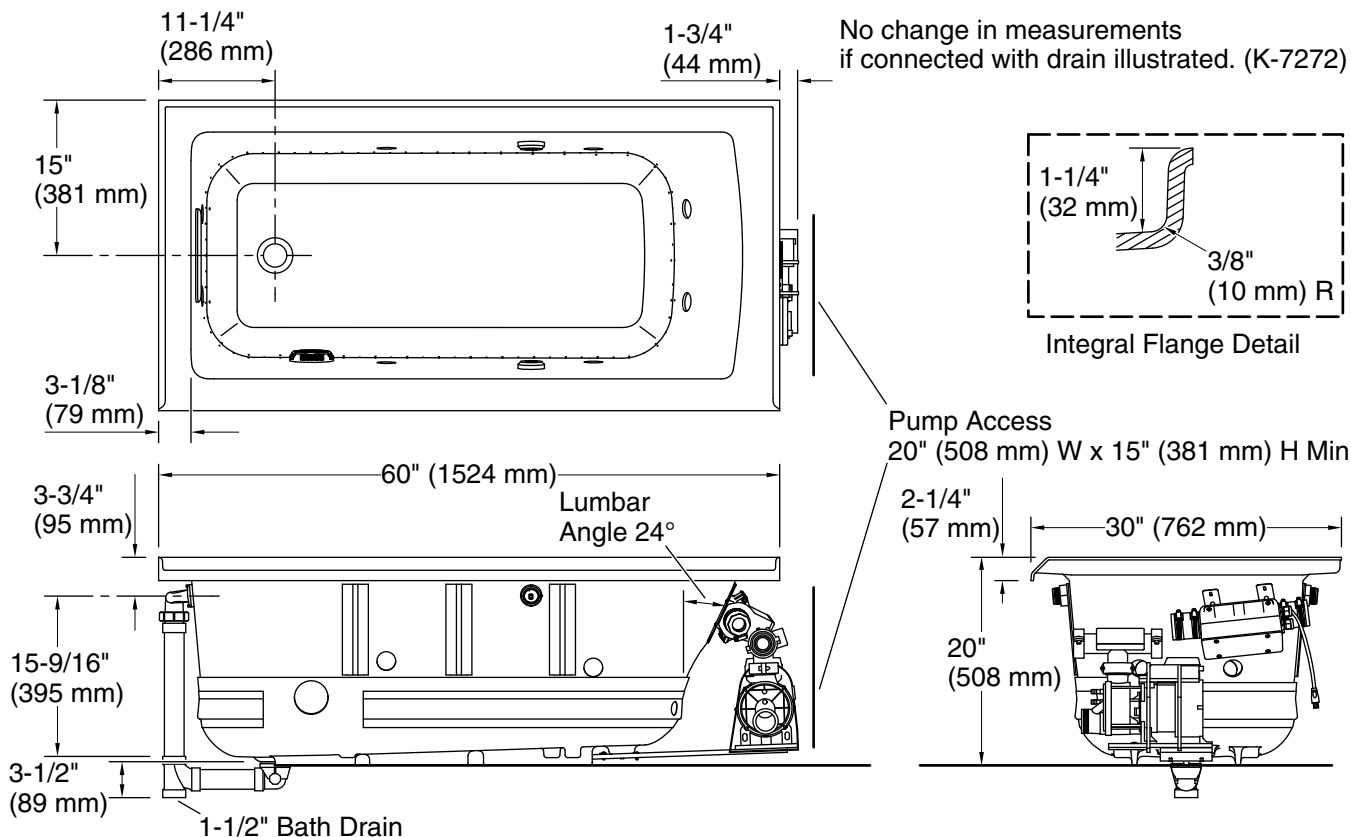

Required Electrical Service

Three dedicated circuits required, protected with Class A Ground-Fault Circuit-Interrupter (GFCI). Outside North America, this device may be known as a Residual Current Device (RCD).

Pump, Heater: 120 V, 15 A, 60 Hz

Heater: 120 V, 15 A, 60 Hz

Blower: 120 V, 15 A, 60 Hz

Technical Information

All product dimensions are nominal.

Drain location: Left

Basin area, bottom: 45-1/8" x 19-11/16" (1146 mm x 500 mm)

Basin area, top: 52-1/8" x 22-1/16" (1324 mm x 560 mm)

Weight: 138 lbs (62.6 kg)

Minimum floor load: 51.3 lbs/ft² (250.5 kg/m²)

Water depth: 15-1/8" (384 mm)

Water capacity: 57 gal (215.8 L)

Electrical component Pump: 120 V, 7 A, 60 Hz

rating: Heater: 120 V, 5 A, 60 Hz

Heater: 120 V, 12 A, 60 Hz

Notes

Measure your actual product for rough-in details.

Install this product according to the installation instructions.

The hot water supply should be 70% of the capacity of the bath or greater. Installations will vary.

Remote blower installation kit is available for relocating the blower. Provide access for servicing the blower.

Do not relocate or alter the PVC tee or coiled flexible tubing connected to the blower. Follow the blower relocation instructions exactly.

ADA compliant when installed to the specific requirements of these regulations.