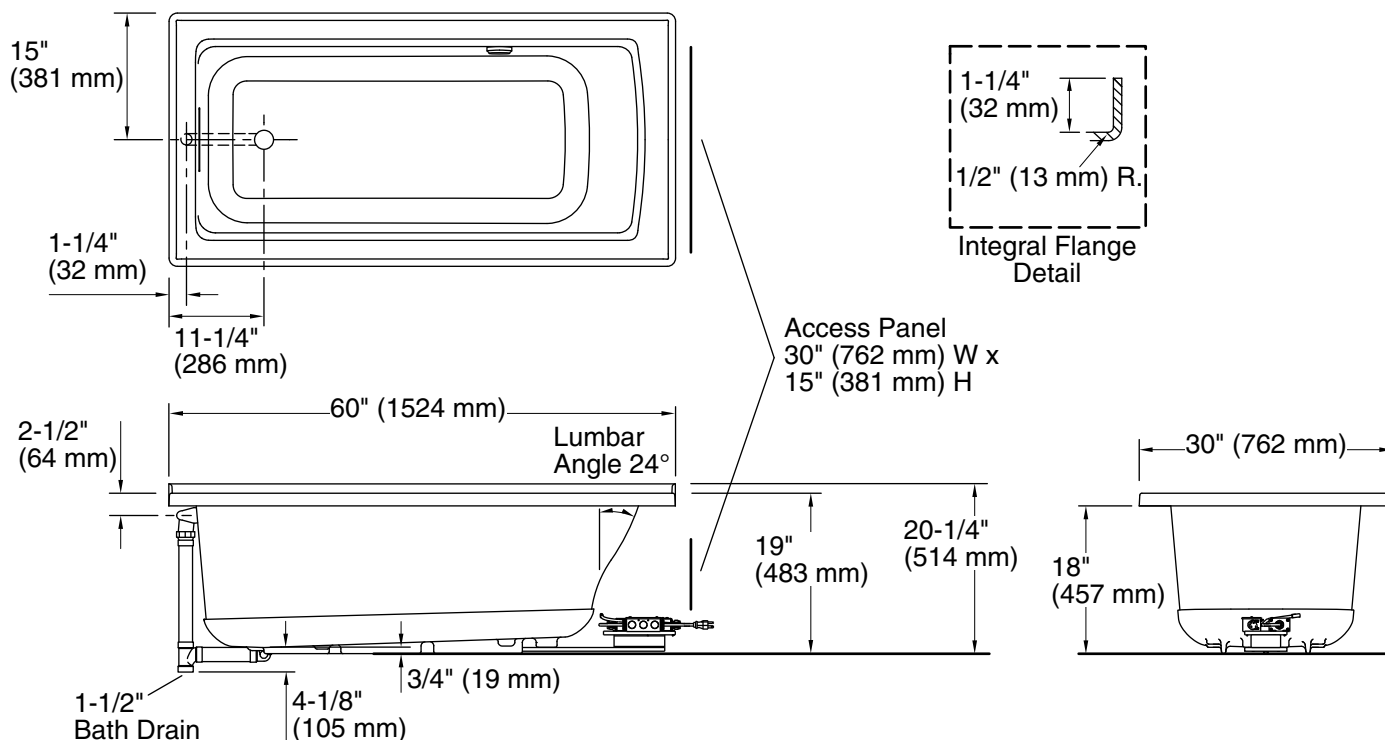

No change in measurements if connected with drain illustrated. (K-7272)

Required Electrical Service

One circuit required, protected with Class A Ground-Fault Circuit-Interrupter (GFCI). Outside North America, this device may be known as a Residual Current Device (RCD).

Heated Surface: 120 V, 15 A, 60 Hz

Technical Information

All product dimensions are nominal.

Drain location: Left

Basin area, bottom: 45-1/8" x 19-11/16" (1146 mm x 500 mm)

Basin area, top: 52-1/8" x 22-1/16" (1324 mm x 560 mm)

Weight: 68 lbs (30.8 kg)

Minimum floor load: 45.5 lbs/ft² (222.2 kg/m²)

Water depth: 15-1/8" (384 mm)

Water capacity: 57 gal (215.8 L)

Electrical component rating: Heated Surface: 120 V, 0.5 A, 60 Hz, 65 W

Minimum flat for door: 2-9/16" (65 mm)

Notes

Measure your actual product for rough-in details.

Install this product according to the installation instructions.

The hot water supply should be 70% of the capacity of the bath or greater. Installations will vary.

ADA compliant when installed to the specific requirements of these regulations.