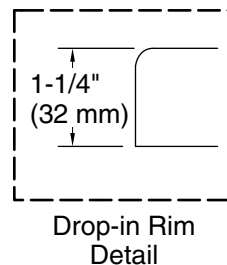

Features

- Slotted overflow allows for deep soaking
- 13-1/4" (337 mm) deep-soaking depth provides a relaxing bathing experience
- Integral lumbar support and neck rest offer extra comfort while bathing
- Low step-over height allows easy entry and exit
- Integral overflow and preinstalled toe-tap drain reduce installation time
- Toe-tap drain color-matched to the bath
- Integral apron creates a clean, finished look
- Textured bottom surface

Available Colors/Finishes

Color tiles intended for reference only.

Color	Code	Description
-------	------	-------------

	0	White
	96	Biscuit

No change in measurements if connected with drain illustrated. (1381626)

Technical Information

All product dimensions are nominal.

Drain location:	Right
Basin area, bottom:	55-1/2" x 24-13/16" (1409 mm x 631 mm)
Basin area, top:	66-1/8" x 29-1/2" (1679 mm x 749 mm)
Weight:	162.22 lbs (73.6 kg)
Water depth:	13-1/4" (337 mm)
Water capacity:	82.42 gal (312 L)
Minimum flat for door:	2-15/16" (75 mm)

Notes

Measure your actual product for rough-in details.

Install this product according to the installation instructions.

The hot water supply should be 70% of the capacity of the bath or greater. Installations will vary.