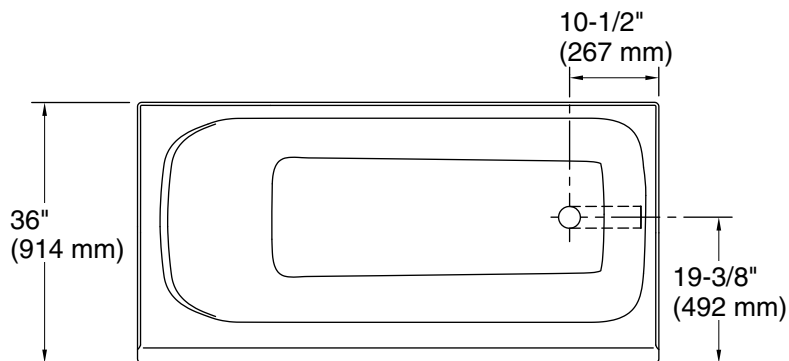

Features

- Slotted overflow allows for deep soaking
- 13-1/4" (337 mm) deep-soaking depth provides a relaxing bathing experience
- Integral lumbar support and neck rest offer extra comfort while bathing
- Low step-over height allows easy entry and exit
- Integral overflow and preinstalled toe-tap drain reduce installation time
- Toe-tap drain color-matched to the bath
- Integral apron creates a clean, finished look
- Textured bottom surface

Available Colors/Finishes

Color tiles intended for reference only.

Color	Code	Description
-------	------	-------------

	0	White
	96	Biscuit

No change in measurements if connected with drain illustrated. (1381626)

Technical Information

All product dimensions are nominal.

Drain location:	Right
Basin area, bottom:	55-1/2" x 24-13/16" (1409 mm x 631 mm)
Basin area, top:	66-1/8" x 29-1/2" (1679 mm x 749 mm)
Weight:	162.22 lbs (73.6 kg)
Water depth:	13-1/4" (337 mm)
Water capacity:	82.42 gal (312 L)
Minimum flat for door:	2-15/16" (75 mm)

Notes

Measure your actual product for rough-in details.

Install this product according to the installation instructions.

The hot water supply should be 70% of the capacity of the bath or greater. Installations will vary.