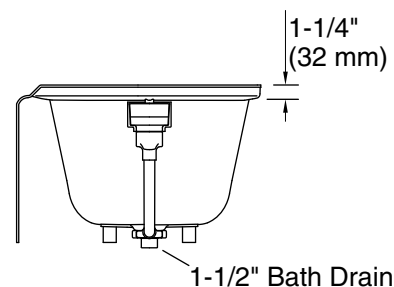

Features

- Slotted overflow allows for deep soaking
- 13-1/4" (337 mm) deep-soaking depth provides a relaxing bathing experience
- Integral lumbar support and neck rest offer extra comfort while bathing
- Low step-over height allows easy entry and exit
- Integral overflow and preinstalled toe-tap drain reduce installation time
- Toe-tap drain color-matched to the bath
- Integral apron creates a clean, finished look
- Textured bottom surface

Available Colors/Finishes

Color tiles intended for reference only.

Color	Code	Description
-------	------	-------------

	0	White
	96	Biscuit

No change in measurements if connected with drain illustrated. (1381626)

Technical Information

All product dimensions are nominal.

Drain location:	Right
Basin area, bottom:	55-1/2" x 24-13/16" (1409 mm x 631 mm)
Basin area, top:	66-1/8" x 29-1/2" (1679 mm x 749 mm)
Weight:	162.22 lbs (73.6 kg)
Water depth:	13-1/4" (337 mm)
Water capacity:	82.42 gal (312 L)
Minimum flat for door:	2-15/16" (75 mm)

Notes

Measure your actual product for rough-in details.

Install this product according to the installation instructions.

The hot water supply should be 70% of the capacity of the bath or greater. Installations will vary.