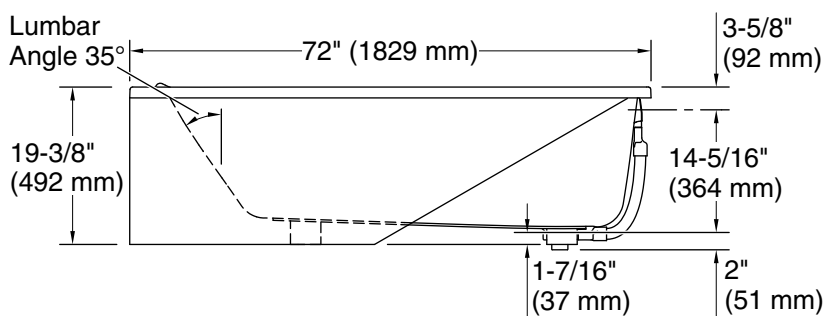

Features

- Slotted overflow allows for deep soaking
- 13-1/4" (337 mm) deep-soaking depth provides a relaxing bathing experience
- Integral lumbar support and neck rest offer extra comfort while bathing
- Low step-over height allows easy entry and exit
- Integral overflow and preinstalled toe-tap drain reduce installation time
- Toe-tap drain color-matched to the bath
- Integral apron creates a clean, finished look
- Textured bottom surface

Available Colors/Finishes

Color tiles intended for reference only.

Color	Code	Description
-------	------	-------------

	0	White
	96	Biscuit

No change in measurements if connected with drain illustrated. (1381626)

Technical Information

All product dimensions are nominal.

Drain location:	Right
Basin area, bottom:	55-1/2" x 24-13/16" (1409 mm x 631 mm)
Basin area, top:	66-1/8" x 29-1/2" (1679 mm x 749 mm)
Weight:	162.22 lbs (73.6 kg)
Water depth:	13-1/4" (337 mm)
Water capacity:	82.42 gal (312 L)
Minimum flat for door:	2-15/16" (75 mm)