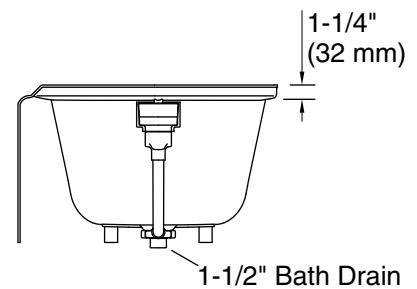

Features

- Slotted overflow allows for deep soaking
- 13-1/4" (337 mm) deep-soaking depth provides a relaxing bathing experience
- Integral lumbar support and neck rest offer extra comfort while bathing
- Low step-over height allows easy entry and exit
- Integral overflow and preinstalled toe-tap drain reduce installation time
- Toe-tap drain color-matched to the bath
- Integral apron creates a clean, finished look
- Textured bottom surface

Available Colors/Finishes

Color tiles intended for reference only.

Color	Code	Description
-------	------	-------------

	0	White
	96	Biscuit

No change in measurements if connected with drain illustrated. (1381626)

Technical Information

All product dimensions are nominal.

Drain location:	Right
Basin area, bottom:	43-1/2" x 20-13/16" (1105 mm x 529 mm)
Basin area, top:	55-15/16" x 25-1/2" (1421 mm x 647 mm)
Weight:	94.36 lbs (42.8 kg)
Water depth:	13-1/4" (337 mm)
Water capacity:	55.35 gal (209.5 L)
Minimum flat for door:	2-15/16" (75 mm)

Notes

Measure your actual product for rough-in details.

Install this product according to the installation instructions.

The hot water supply should be 70% of the capacity of the bath or greater. Installations will vary.