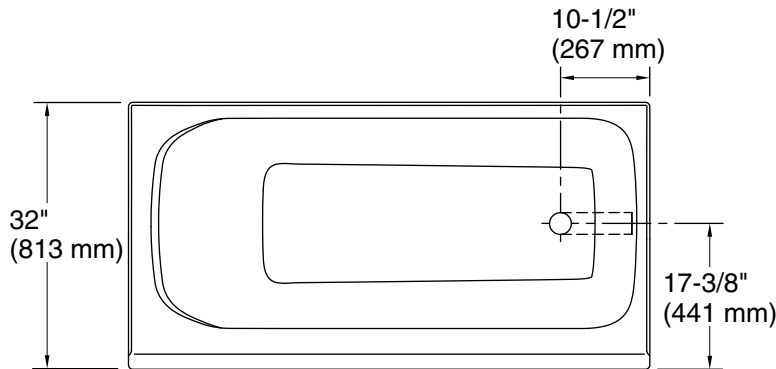

Features

- Slotted overflow allows for deep soaking
- 13-1/4" (337 mm) deep-soaking depth provides a relaxing bathing experience
- Integral lumbar support and neck rest offer extra comfort while bathing
- Low step-over height allows easy entry and exit
- Integral overflow and preinstalled toe-tap drain reduce installation time
- Toe-tap drain color-matched to the bath
- Integral apron creates a clean, finished look
- Textured bottom surface

Available Colors/Finishes

Color tiles intended for reference only.

Color	Code	Description
-------	------	-------------

	0	White
	96	Biscuit

No change in measurements if connected with drain illustrated. (1381626)

Technical Information

All product dimensions are nominal.

Drain location:	Right
Basin area, bottom:	43-1/2" x 20-13/16" (1105 mm x 529 mm)
Basin area, top:	55-15/16" x 25-1/2" (1421 mm x 647 mm)
Weight:	94.36 lbs (42.8 kg)
Water depth:	13-1/4" (337 mm)
Water capacity:	55.35 gal (209.5 L)
Minimum flat for door:	2-15/16" (75 mm)

Notes

Measure your actual product for rough-in details.

Install this product according to the installation instructions.

The hot water supply should be 70% of the capacity of the bath or greater. Installations will vary.