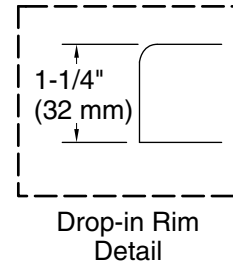

Features

- Slotted overflow allows for deep soaking
- 13-1/4" (337 mm) deep-soaking depth provides a relaxing bathing experience
- Integral lumbar support and neck rest offer extra comfort while bathing
- Low step-over height allows easy entry and exit
- Integral overflow and preinstalled toe-tap drain reduce installation time
- Toe-tap drain color-matched to the bath
- Integral apron creates a clean, finished look
- Textured bottom surface

Available Colors/Finishes

Color tiles intended for reference only.

Color	Code	Description
-------	------	-------------

	0	White
	96	Biscuit

No change in measurements if connected with drain illustrated. (1381626)

Technical Information

All product dimensions are nominal.

Drain location:	Right
Basin area, bottom:	43-1/2" x 20-13/16" (1105 mm x 529 mm)
Basin area, top:	55-15/16" x 25-1/2" (1421 mm x 647 mm)
Weight:	94.36 lbs (42.8 kg)
Water depth:	13-1/4" (337 mm)
Water capacity:	55.35 gal (209.5 L)
Minimum flat for door:	2-15/16" (75 mm)

Notes

Measure your actual product for rough-in details.

Install this product according to the installation instructions.

The hot water supply should be 70% of the capacity of the bath or greater. Installations will vary.