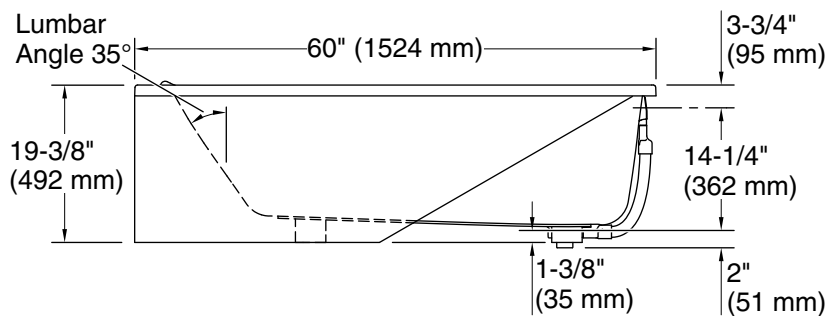

Features

- Slotted overflow allows for deep soaking
- 13-1/4" (337 mm) deep-soaking depth provides a relaxing bathing experience
- Integral lumbar support and neck rest offer extra comfort while bathing
- Low step-over height allows easy entry and exit
- Integral overflow and preinstalled toe-tap drain reduce installation time
- Toe-tap drain color-matched to the bath
- Integral apron creates a clean, finished look
- Textured bottom surface

Available Colors/Finishes

Color tiles intended for reference only.

Color	Code	Description
-------	------	-------------

	0	White
	96	Biscuit

No change in measurements if connected with drain illustrated. (1381626)

Technical Information

All product dimensions are nominal.

Drain location:	Right
Basin area, bottom:	43-1/2" x 20-13/16" (1105 mm x 529 mm)
Basin area, top:	55-15/16" x 25-1/2" (1421 mm x 647 mm)
Weight:	94.36 lbs (42.8 kg)
Water depth:	13-1/4" (337 mm)
Water capacity:	55.35 gal (209.5 L)
Minimum flat for door:	2-15/16" (75 mm)