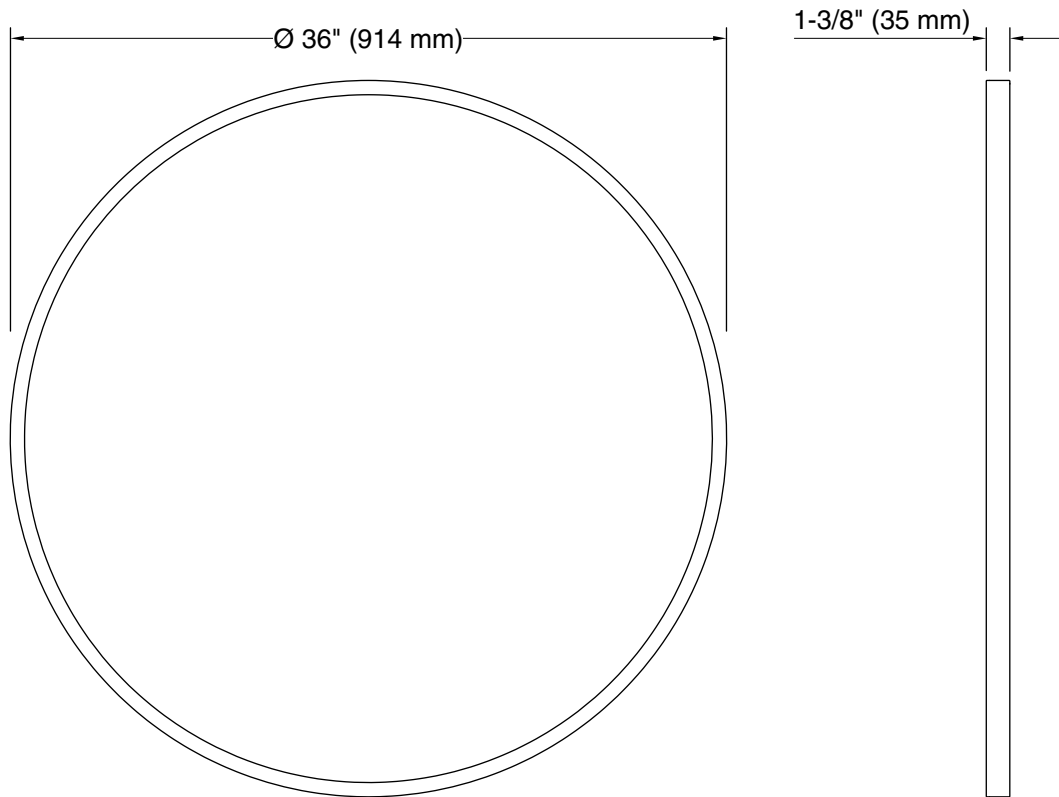

Color	Code	Description
	BGL	Moderne Brushed Gold
	CPL	Polished Chrome
	BLL	Matte Black

Technical Information

All product dimensions are nominal.

Notes

Install this product according to the installation instructions.