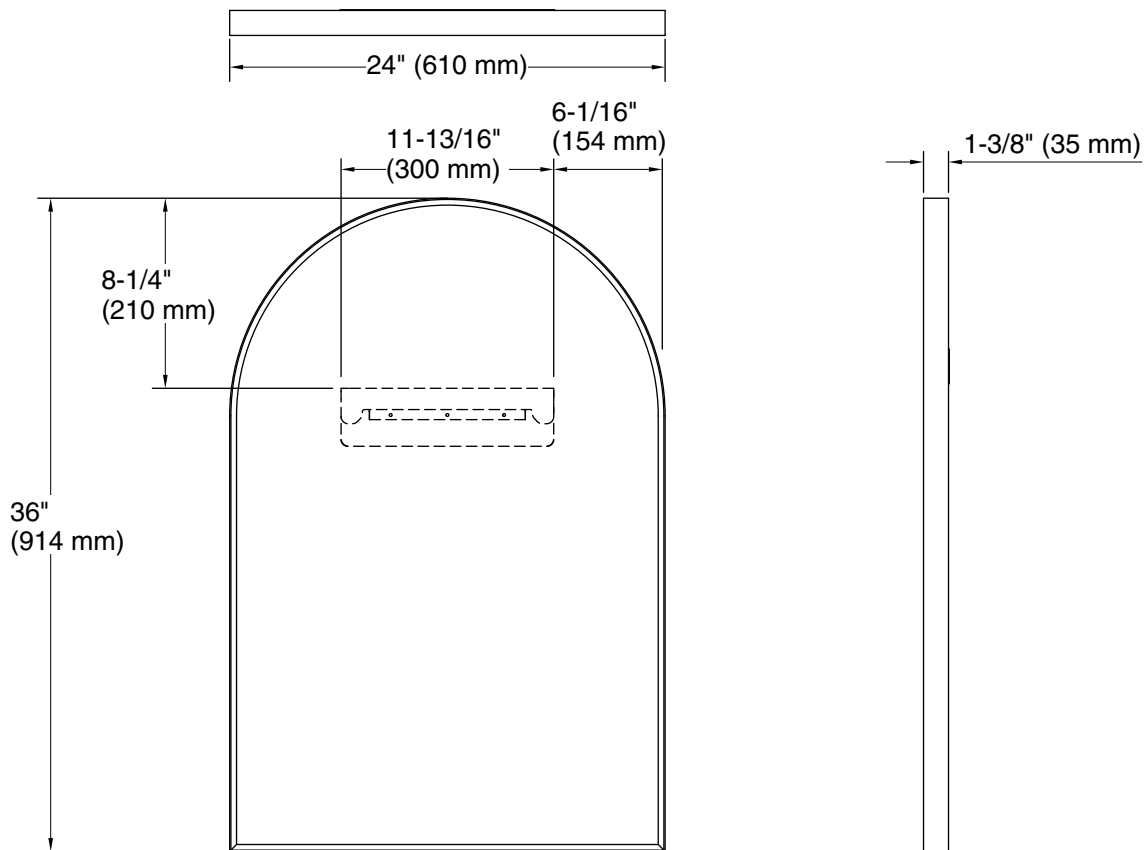

Color	Code	Description
	BGL	Moderne Brushed Gold
	BNL	Brushed Nickel
	CPL	Polished Chrome
	BLL	Matte Black

Technical Information

All product dimensions are nominal.

Notes

Install this product according to the installation instructions.