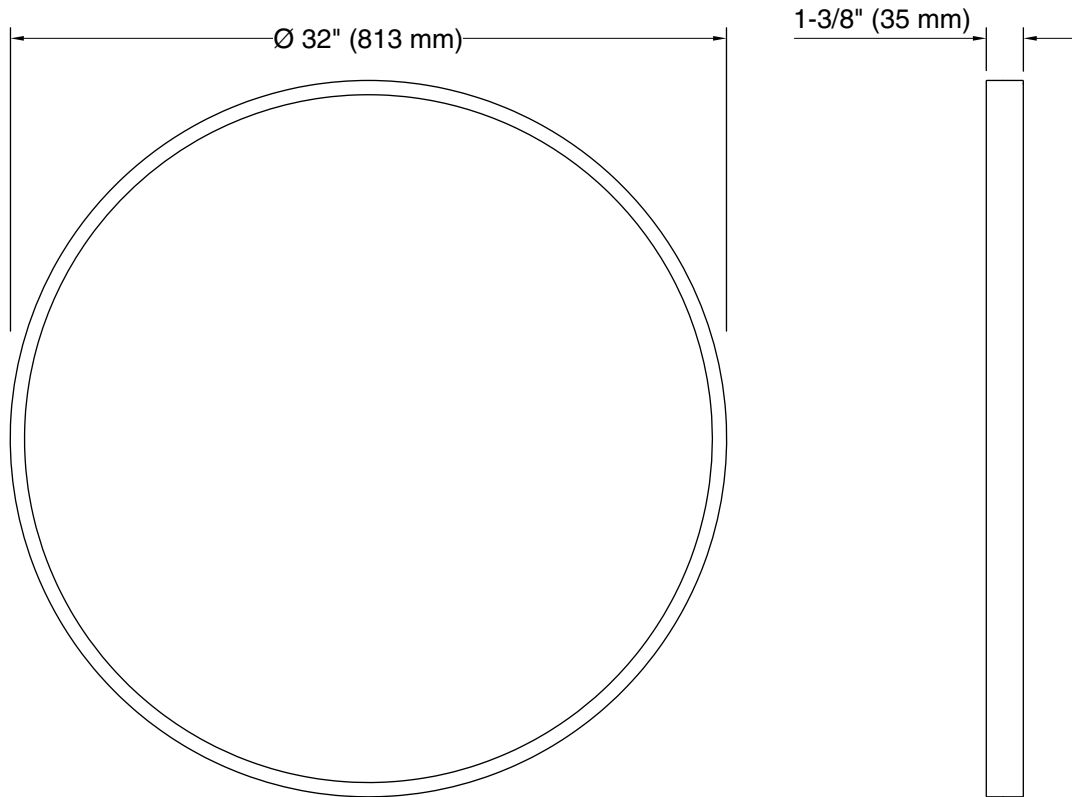

Color	Code	Description
	BGL	Moderne Brushed Gold
	BNL	Brushed Nickel
	CPL	Polished Chrome
	BLL	Matte Black

Technical Information

All product dimensions are nominal.

Notes

Install this product according to the installation instructions.