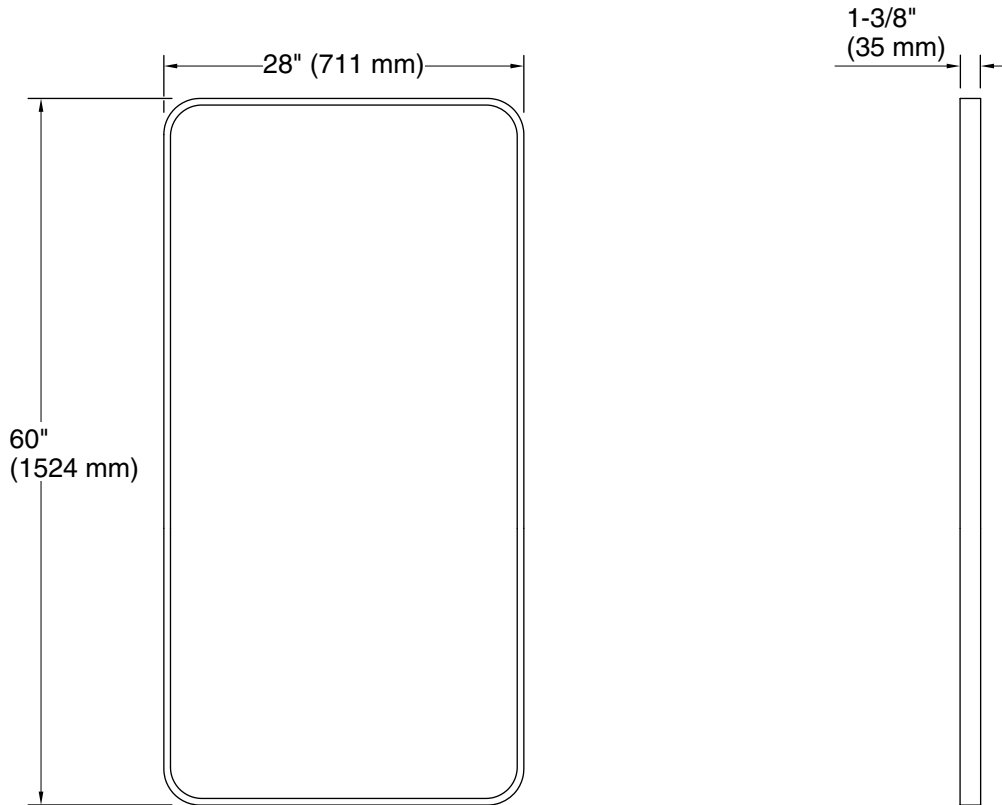

# Essential

28" x 60" rectangular mirror  
K-31366

## Available Colors/Finishes

*Color tiles intended for reference only.*

Color	Code	Description
	BNL	Brushed Nickel
	CPL	Polished Chrome

**Essential**  
28" x 60" rectangular mirror  
**K-31366**

**Technical Information**

All product dimensions are nominal.

**Notes**

Install this product according to the installation instructions.

Install the fastener to a stud to avoid possible property and product damage.