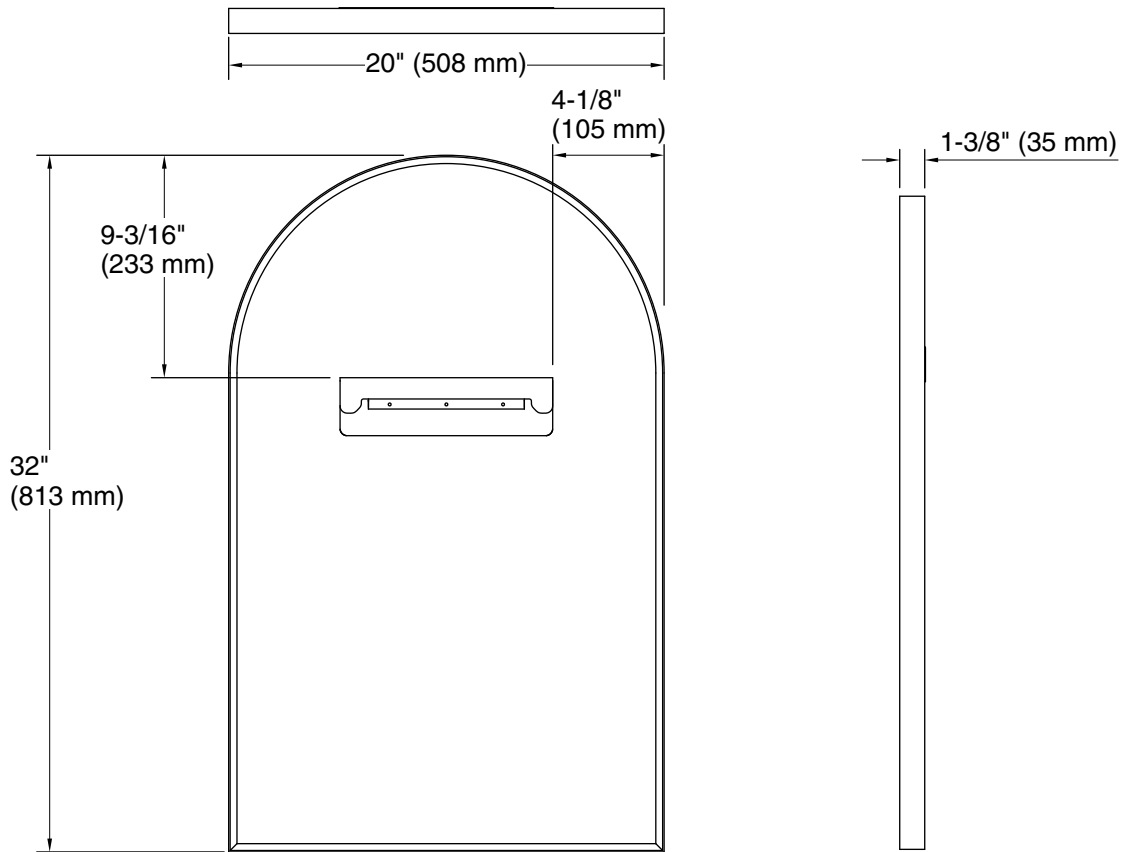

Color	Code	Description
	BGL	Moderne Brushed Gold
	BNL	Brushed Nickel
	CPL	Polished Chrome
	BLL	Matte Black

Essential
20" x 32" arch framed mirror
K-30638

Technical Information

All product dimensions are nominal.