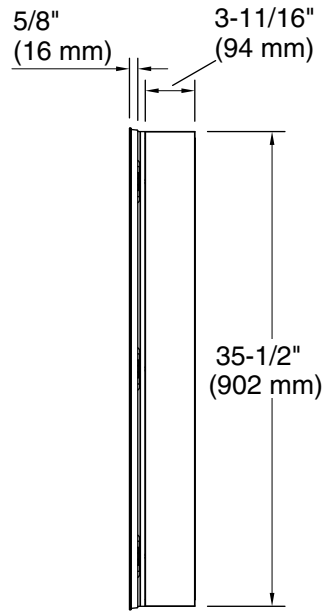

Technical Information

All product dimensions are nominal.

Notes

Install this product according to the installation guide.