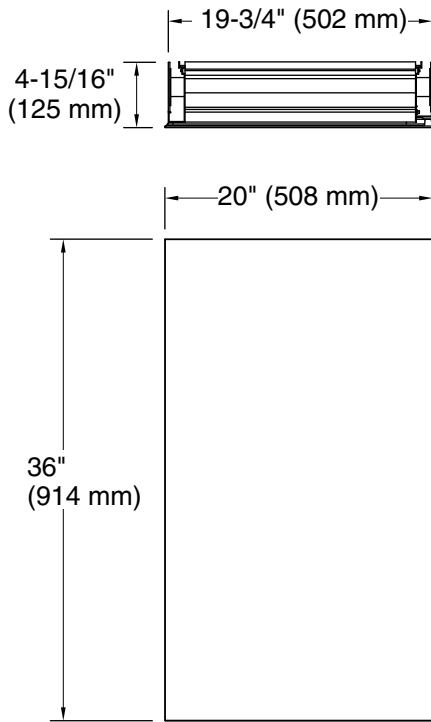

Technical Information

All product dimensions are nominal.

Notes

Install this product according to the installation guide.