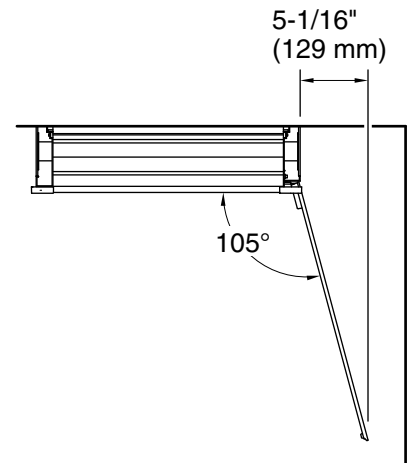

Technical Information

All product dimensions are nominal.

Notes

Install this product according to the installation guide.