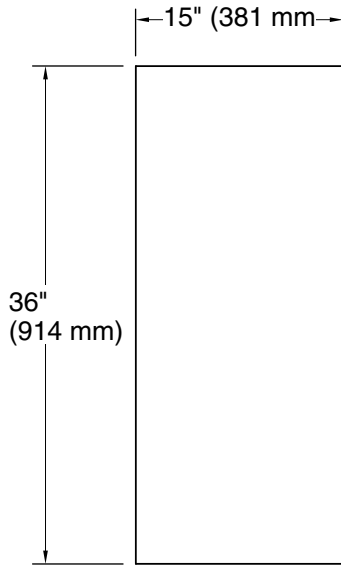

Technical Information

All product dimensions are nominal.

Notes

Install this product according to the installation guide.