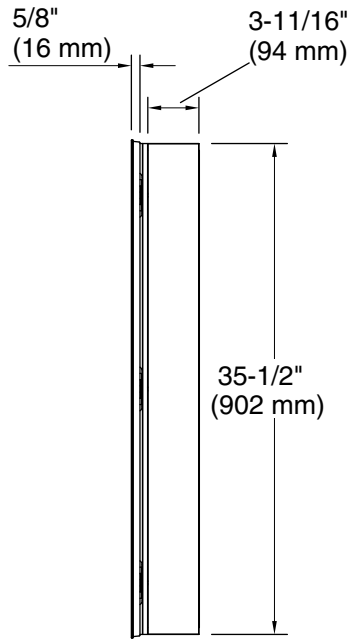

Technical Information

All product dimensions are nominal.

Notes

Install this product according to the installation guide.