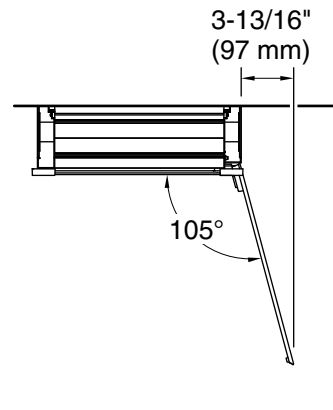

Technical Information

All product dimensions are nominal.

Notes

Install this product according to the installation guide.