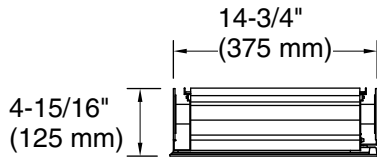

Technical Information

All product dimensions are nominal.

Notes

Install this product according to the installation guide.