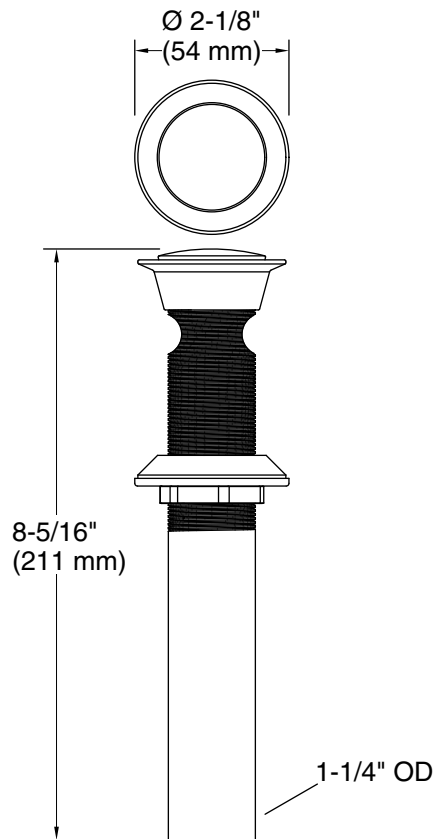

Technical Information

All product dimensions are nominal.

Drain included: Yes

Drain with overflow: Yes