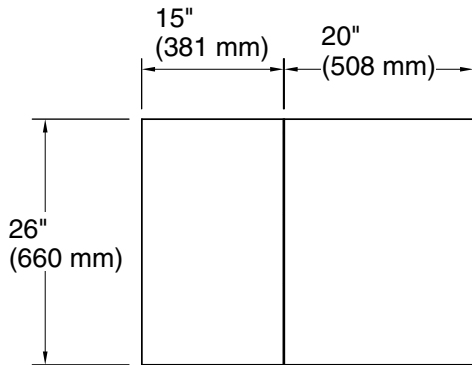

Technical Information

All product dimensions are nominal.

Notes

Install this product according to the installation guide.