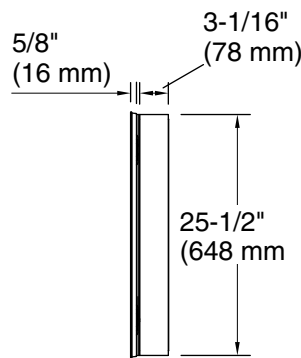

Technical Information

All product dimensions are nominal.

Notes

Install this product according to the installation guide.