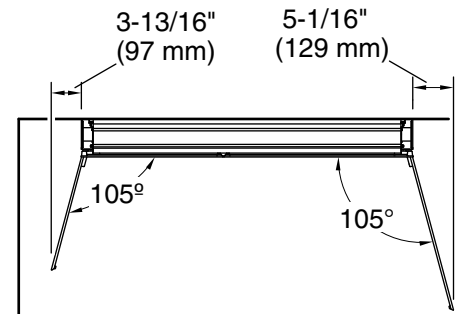

Technical Information

All product dimensions are nominal.

Notes

Install this product according to the installation guide.