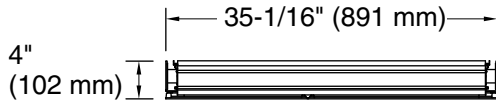

Technical Information

All product dimensions are nominal.

Notes

Install this product according to the installation guide.