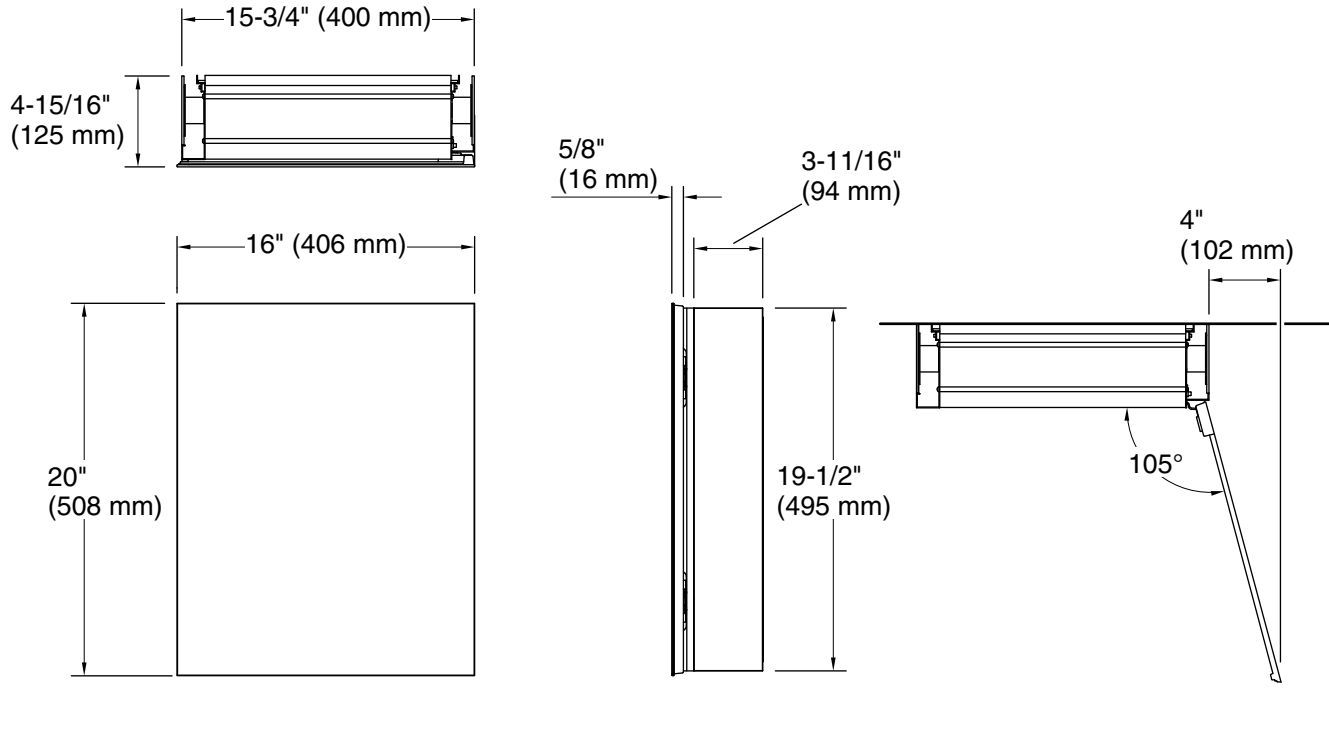

## Features

- 4" (102 mm) -deep shelves offer more room for larger jars, bottles, and grooming supplies
- Two adjustable tempered-glass shelves offer additional bathroom storage
- Full-overlay mirrored door with flat edges
- Mirrored interior
- Three-way adjustable slow-close hinges with 105° opening capability for easy cabinet access
- Easy-hang bracket mounts cabinet securely and simplifies surface-mount applications
- Includes side mirror kit for surface-mount installation

## Installation

- Surface-mount or recessed
- Can be installed with left- or right-hand swing
- Includes mounting hardware for surface or recessed installation

## Technical Information

All product dimensions are nominal.