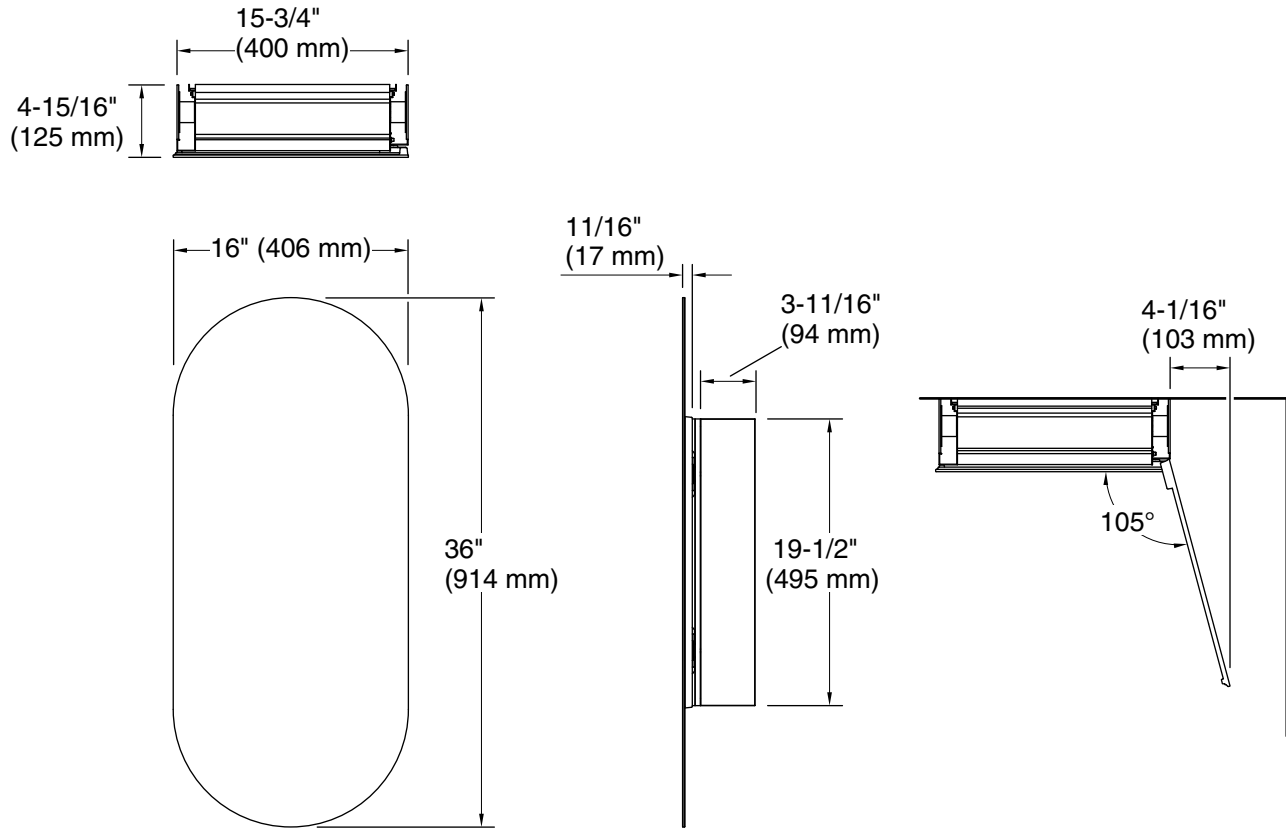

## Features

- 4" (102 mm) -deep shelves offer more room for larger jars, bottles, and grooming supplies
- Two adjustable tempered-glass shelves offer additional bathroom storage
- Full-overlay mirrored door with flat edges and capsule shape
- Mirrored interior
- Three-way adjustable slow-close hinges with 105° opening capability for easy cabinet access
- Easy-hang bracket mounts cabinet securely and simplifies surface-mount applications
- Includes side mirror kit for surface-mount installation

## Installation

- Mirrored door extends 8-1/4" (210 mm) both above and below actual cabinet height of 19-1/2" (495 mm)
- Surface-mount or recessed
- Can be installed with left- or right-hand swing
- Includes mounting hardware for surface or recessed installation

### Technical Information

All product dimensions are nominal.