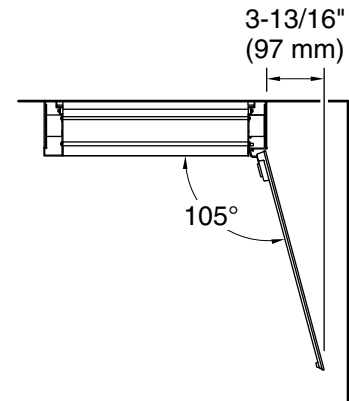

Technical Information

All product dimensions are nominal.

Notes

Install this product according to the installation guide.