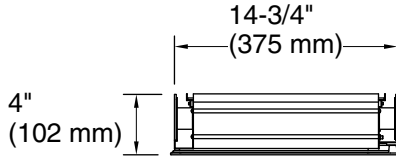

Technical Information

All product dimensions are nominal.

Notes

Install this product according to the installation guide.