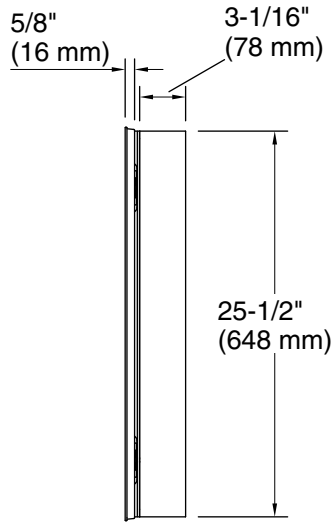

Technical Information

All product dimensions are nominal.

Notes

Install this product according to the installation guide.