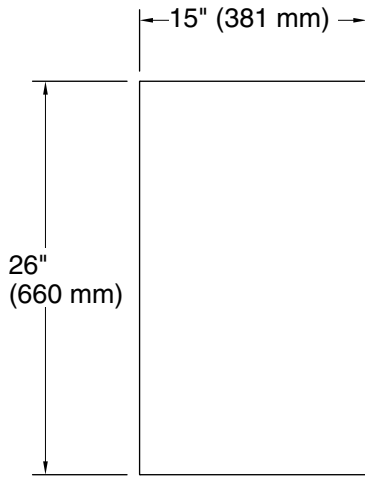

Technical Information

All product dimensions are nominal.

Notes

Install this product according to the installation guide.