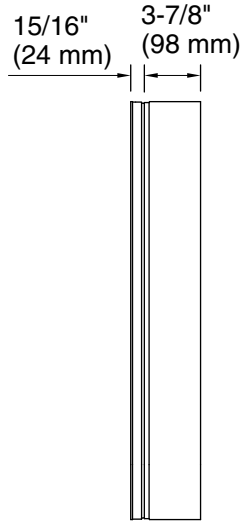

Features

- Front mirror, inside door mirror, and back panel mirror provide superior visibility
- Four adjustable tempered-glass shelves
- Finish-matched cabinet interior
- Vertically adjustable 3x magnifying mirror on inside of door
- Slow-close door prevents slamming
- Two-way adjustable hinges with 108° opening capability for easy cabinet access

Required Products/Accessories

K-28033 40" mirrored side kit for medicine cabinet

Codes/Standards

None Applicable

KOHLER® One-Year Limited Warranty

See website for detailed warranty information.

Technical Information

All product dimensions are nominal.

Notes

Install this product according to the installation instructions.

When determining the height of the medicine cabinet, ensure the mirrored door will clear all obstacles (such as a faucet). A minimum distance of 3" (76 mm) is required.