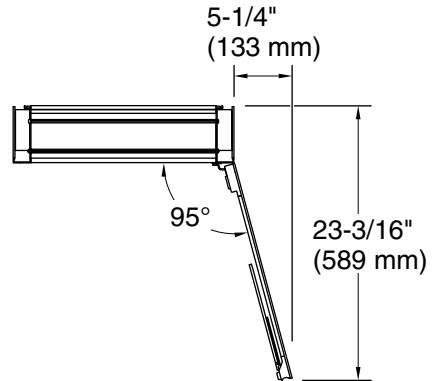

Required Products/Accessories

K-28033 40" mirrored side kit for medicine cabinet

Codes/Standards

None Applicable

KOHLER® One-Year Limited Warranty

See website for detailed warranty information.

Technical Information

All product dimensions are nominal.

Notes

Install this product according to the installation instructions.

When determining the height of the medicine cabinet, ensure the mirrored door will clear all obstacles (such as a faucet). A minimum distance of 3" (76 mm) is required.