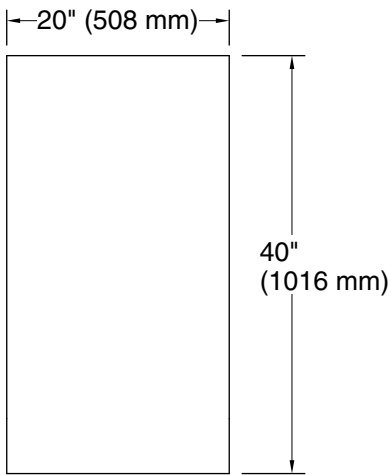

Technical Information

All product dimensions are nominal.

Notes

Install this product according to the installation instructions.

When determining the height of the medicine cabinet, ensure the mirrored door will clear all obstacles (such as a faucet). A minimum distance of 3" (76 mm) is required.