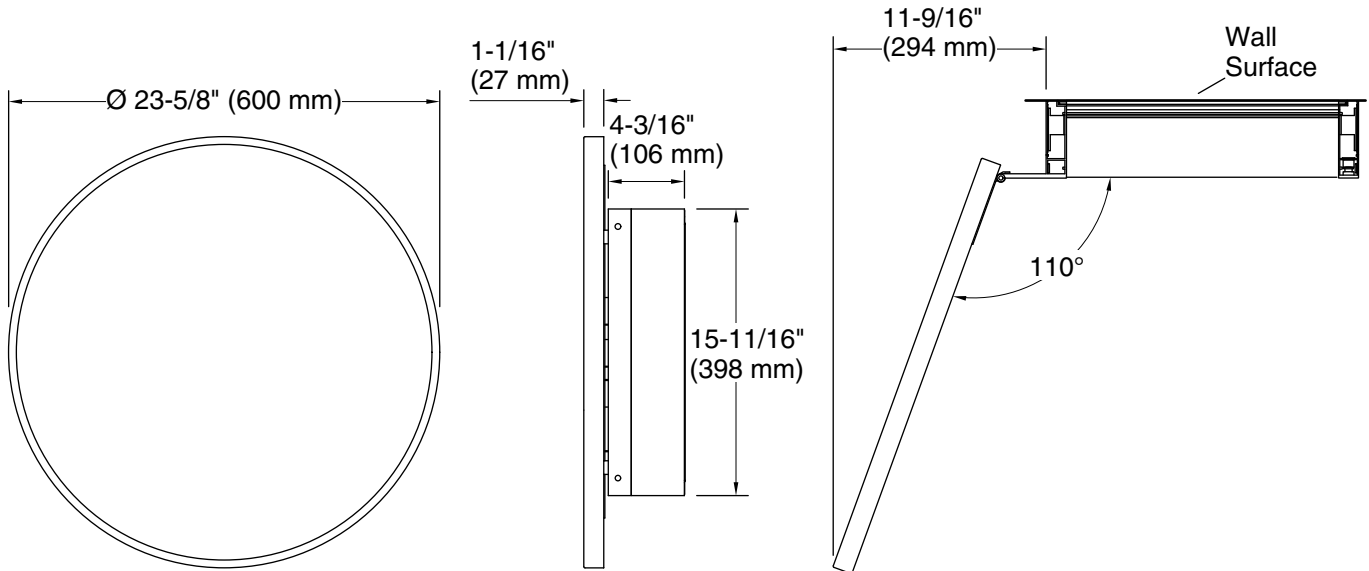

Features

- Front mirror, inside door mirror, and back panel mirror provide superior visibility
- One adjustable tempered-glass shelf
- Finish-matched cabinet interior
- Half-shelf adjustable accessory for additional storage included
- Hinges have 110° opening capability

Material

- Anodized aluminum construction with a durable rustproof and chip-resistant finish

Installation

- Surface-mount or recessed
- Can be installed with left- or right-hand swing

Codes/Standards

ANSI Z97.1
CPSC 16CFR 1201
EPA TSCA Title VI/CARB P2

Technical Information

All product dimensions are nominal.

Notes

Install this product according to the installation instructions.

For surface-mount, use anchors (not provided) rated for the loaded weight of this product.