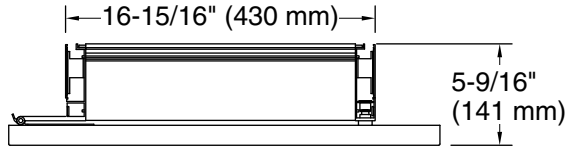

Material

- Anodized aluminum construction with a durable rustproof and chip-resistant finish

Installation

- Surface-mount or recessed
- Can be installed with left- or right-hand swing

Codes/Standards

ANSI Z97.1
CPSC 16CFR 1201
EPA TSCA Title VI/CARB P2

Technical Information

All product dimensions are nominal.

Notes

Install this product according to the installation instructions.

For surface-mount, use anchors (not provided) rated for the loaded weight of this product.