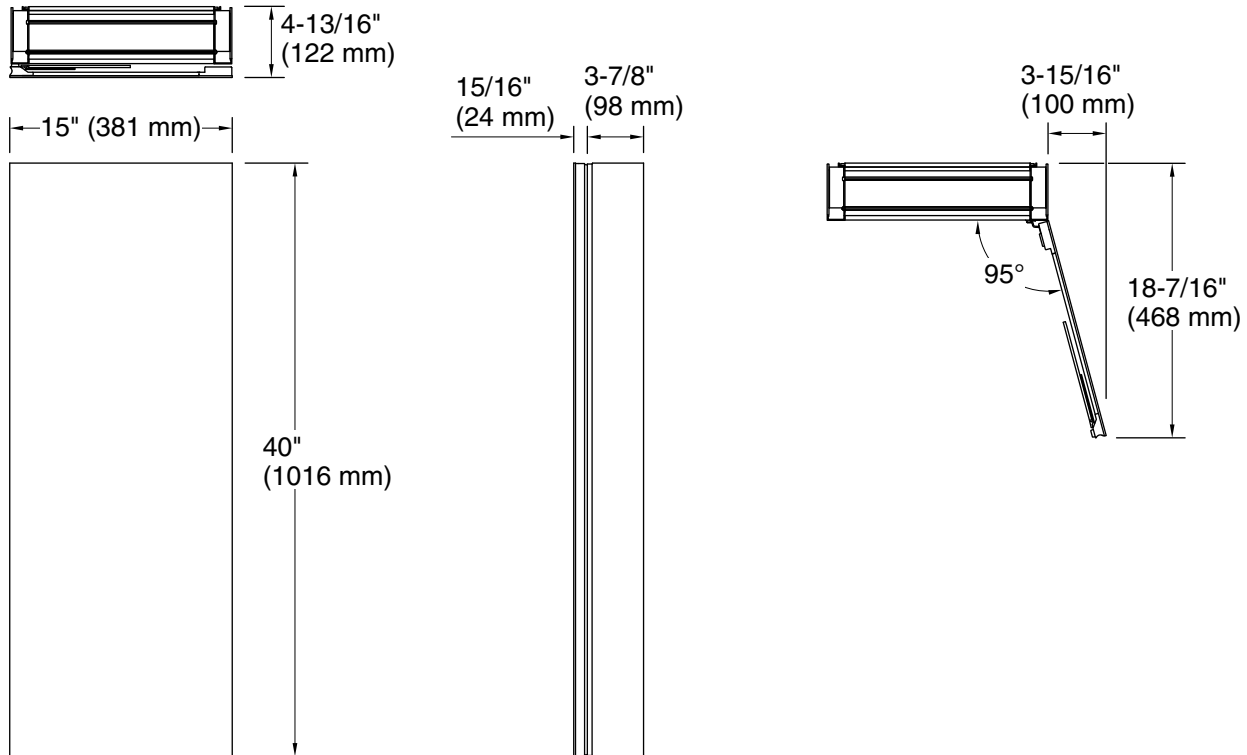

Required Products/Accessories

K-28033 40" mirrored side kit for medicine cabinet

Codes/Standards

None Applicable

KOHLER® One-Year Limited Warranty

See website for detailed warranty information.

Technical Information

All product dimensions are nominal.

Notes

Install this product according to the installation instructions.

When determining the height of the medicine cabinet, ensure the mirrored door will clear all obstacles (such as a faucet). A minimum distance of 3" (76 mm) is required.