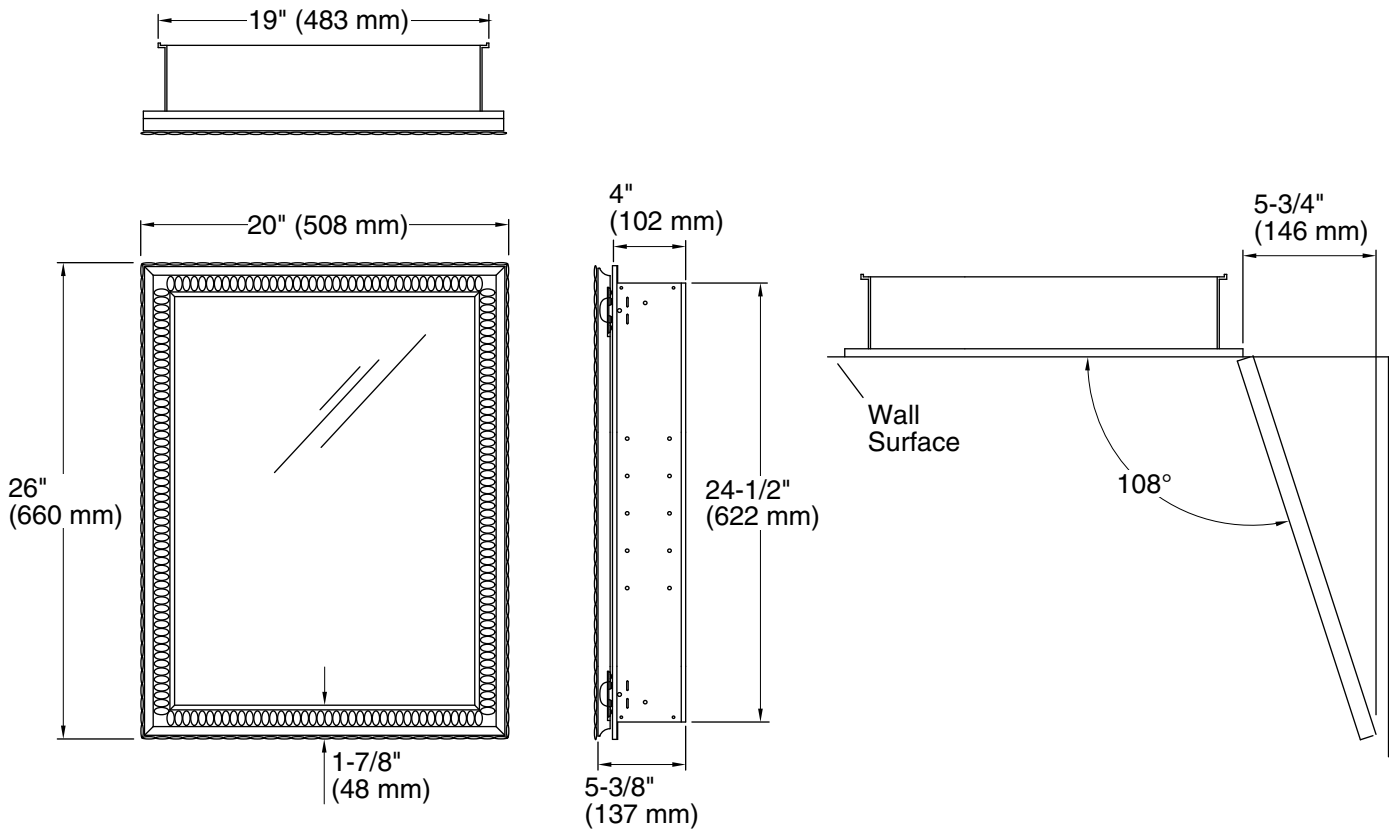

Features

- Two adjustable tempered-glass shelves offer additional bathroom storage
- Mirrored door with bronze-finish frame
- Mirrors on back of door and interior back of cabinet
- Two-way adjustable hinges with 108° opening capability for easy cabinet access
- Includes side mirror kit for surface-mount installation

Color	Code	Description
	BR1	Oil-Rubbed Bronze

Technical Information

All product dimensions are nominal.

Notes

Install this product according to the installation guide.

When determining the height of the medicine cabinet, ensure the mirrored door will clear all obstacles (such as a faucet). A minimum distance of 3" (76 mm) is required.