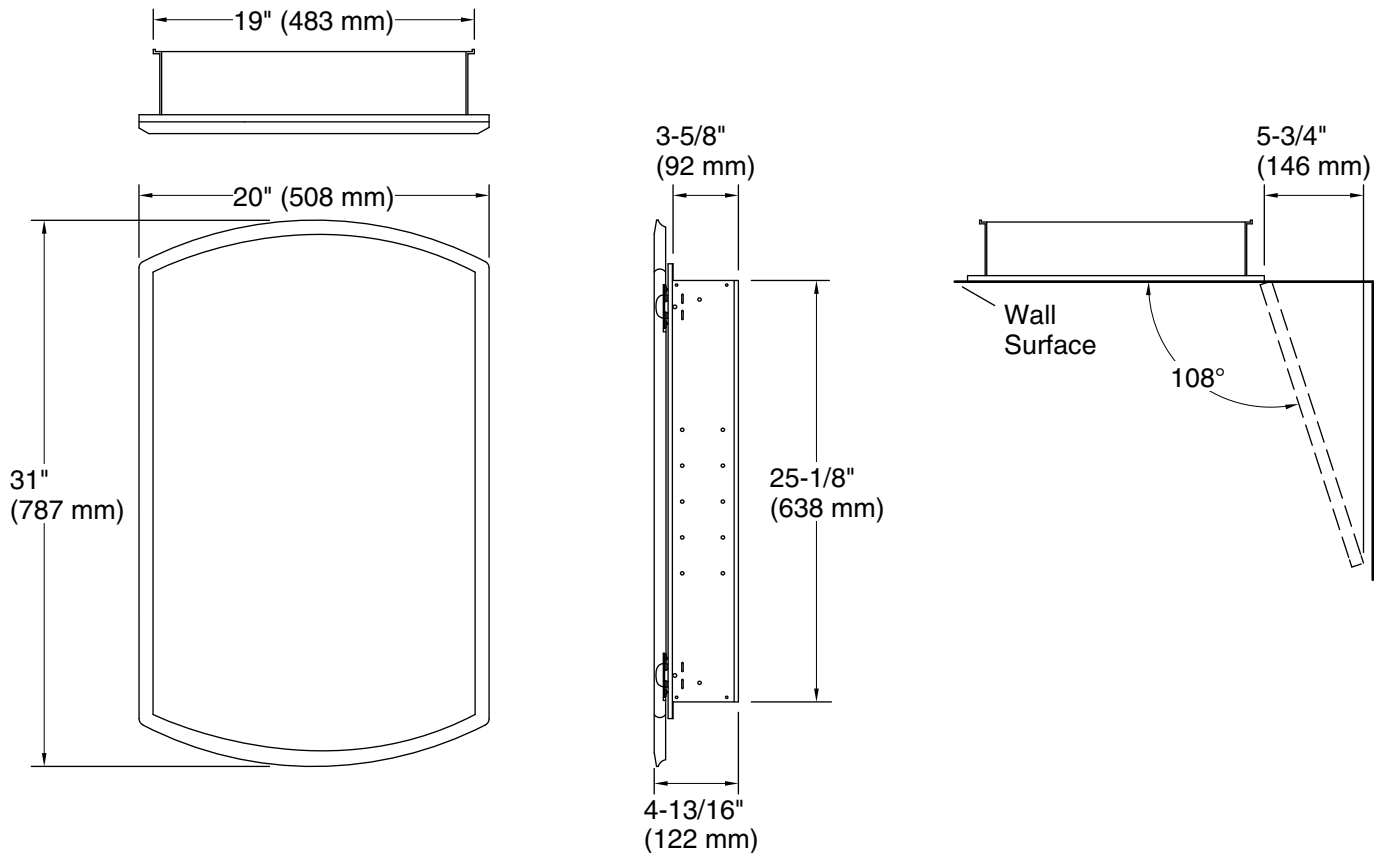

Technical Information

All product dimensions are nominal.

Notes

Install this product according to the installation guide.

When determining the height of the medicine cabinet, ensure the mirrored door will clear all obstacles (such as a faucet). A minimum distance of 3" (76 mm) is required.

For surface-mount, use anchors (not provided) rated for the loaded weight of this product.

This cabinet is designed for either right or left door swing. Check for obstructions.