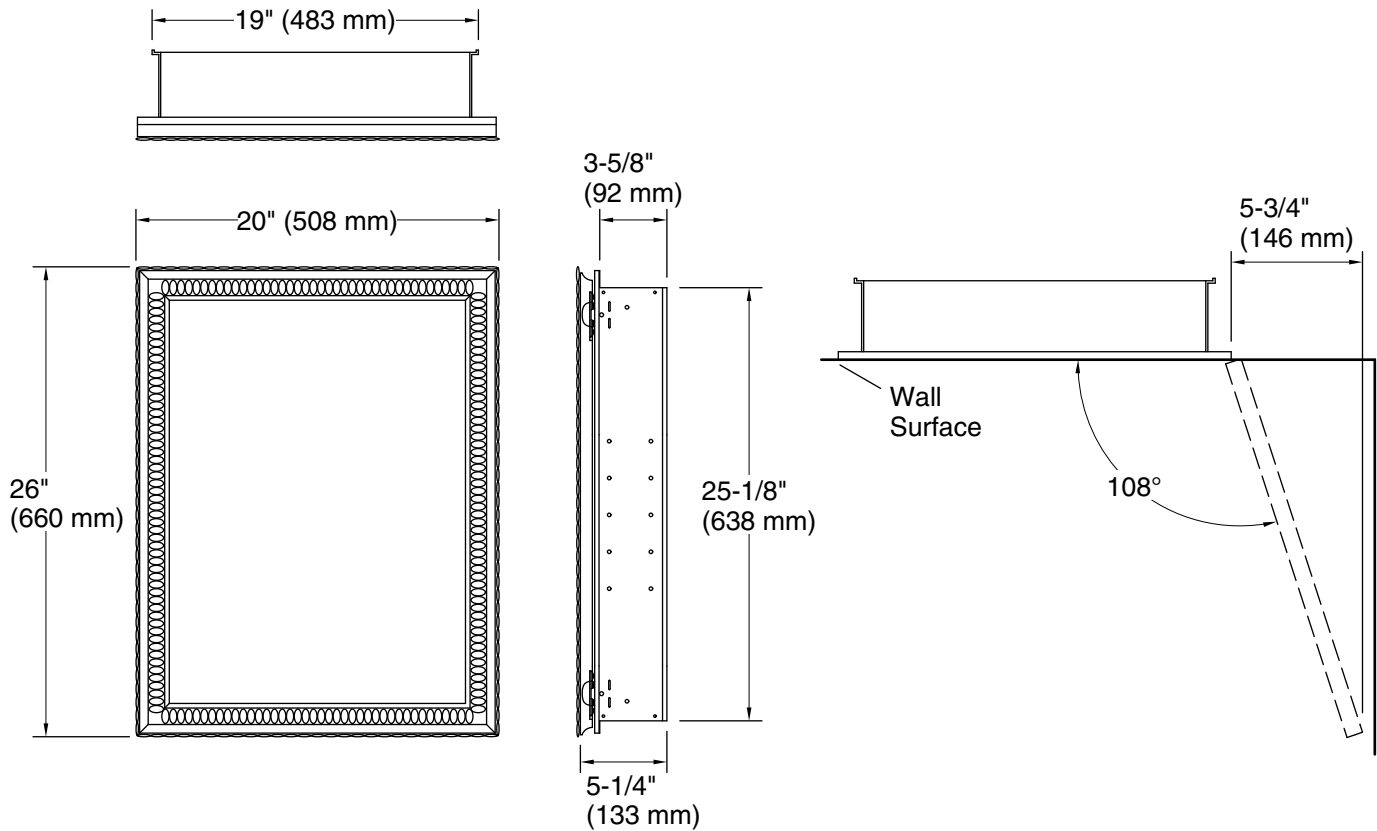

## Features

- Two adjustable tempered-glass shelves offer additional bathroom storage
- Mirrored door with silver-finish frame
- Mirrored interior
- Two-way adjustable hinges with 108° opening capability for easy cabinet access
- Includes side mirror kit for surface-mount installation

### Technical Information

All product dimensions are nominal.