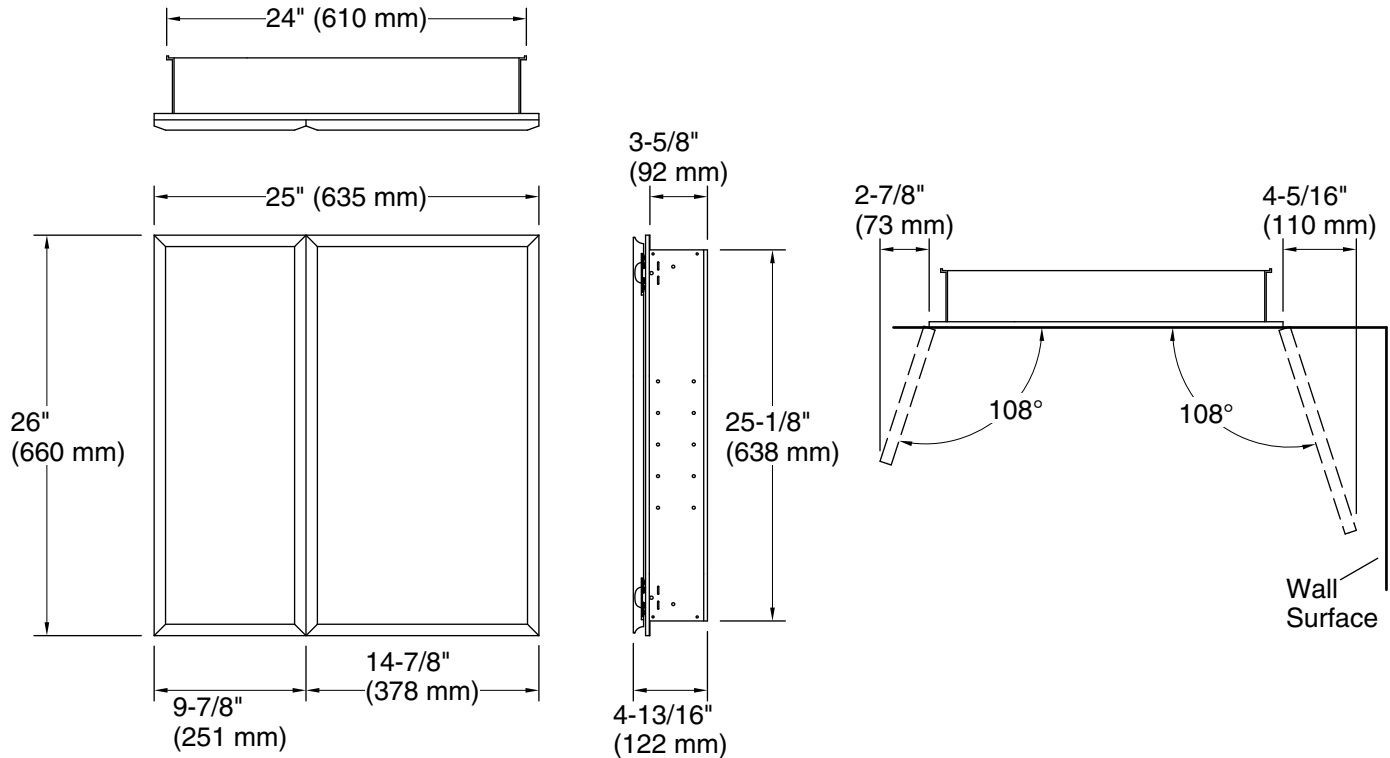

Technical Information

All product dimensions are nominal.

Notes

Install this product according to the installation guide.

When determining the height of the medicine cabinet, ensure the mirrored door will clear all obstacles (such as a faucet). A minimum distance of 3" (76 mm) is required.

For surface-mount, use anchors (not provided) rated for the loaded weight of this product.

This cabinet is designed for either right or left door swing. Check for obstructions.