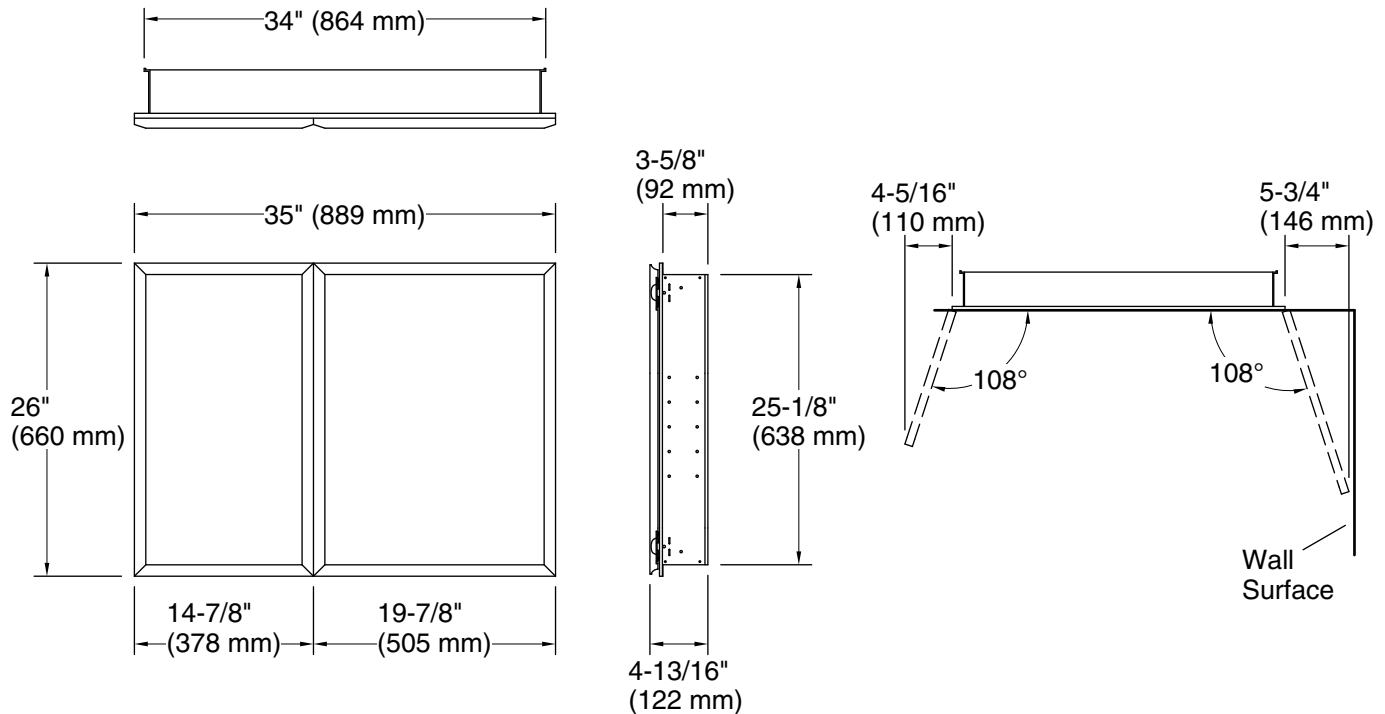

Technical Information

All product dimensions are nominal.

Notes

Install this product according to the installation guide.

When determining the height of the medicine cabinet, ensure the mirrored door will clear all obstacles (such as a faucet). A minimum distance of 3" (76 mm) is required.

For surface-mount, use anchors (not provided) rated for the loaded weight of this product.

This cabinet is designed for either right or left door swing. Check for obstructions.