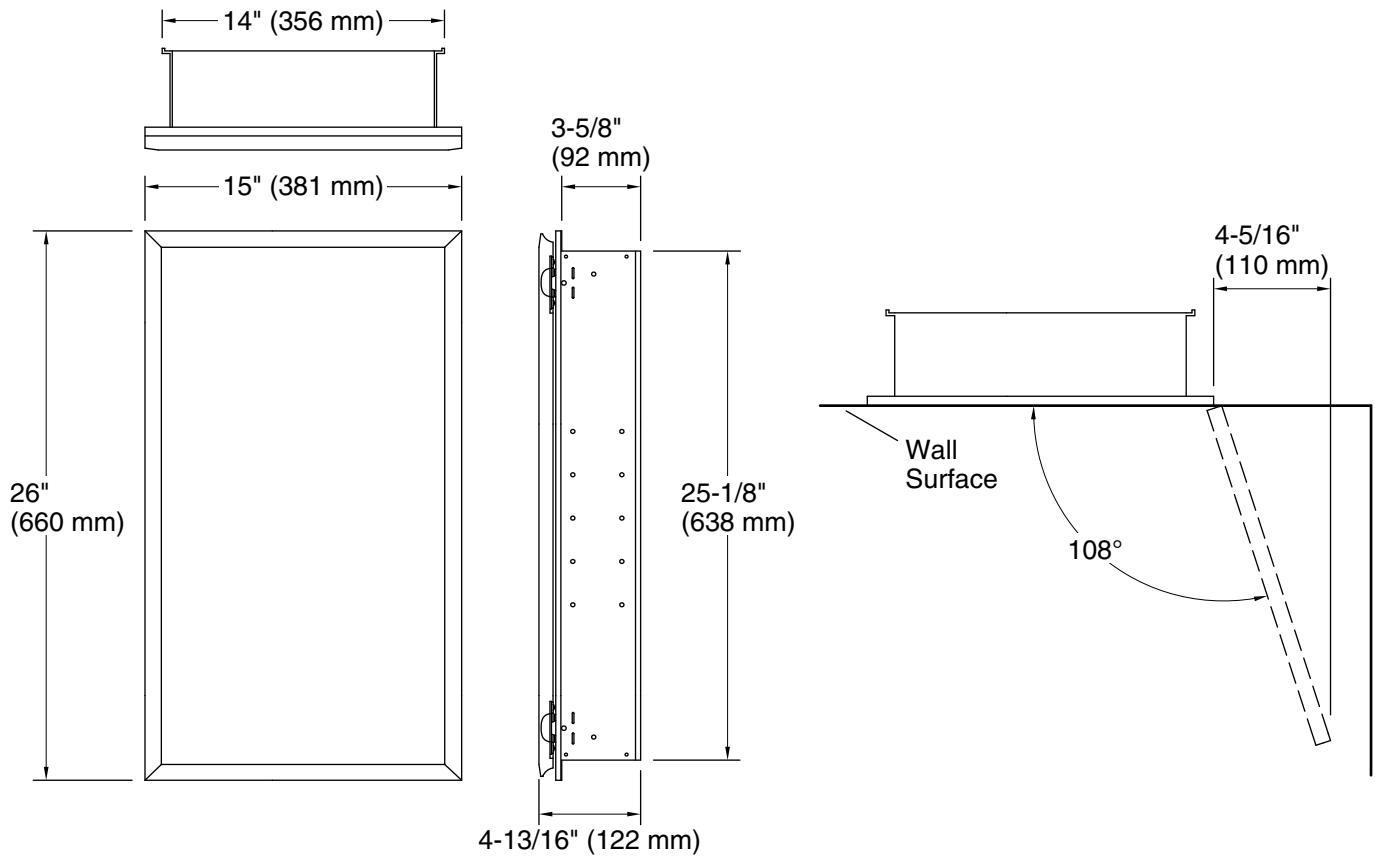

## Features

- Two adjustable tempered-glass shelves offer additional bathroom storage
- Full-overlay mirrored door with beveled edges
- Mirrored interior
- Two-way adjustable hinges with 108° opening capability for easy cabinet access
- Includes side mirror kit for surface-mount installation

## Installation

- Can be installed with left- or right-hand swing
- Includes mounting hardware for surface or recessed installation

## Technical Information

All product dimensions are nominal.

## Notes

Install this product according to the installation guide.

When determining the height of the medicine cabinet, ensure the mirrored door will clear all obstacles (such as a faucet). A minimum distance of 3" (76 mm) is required.