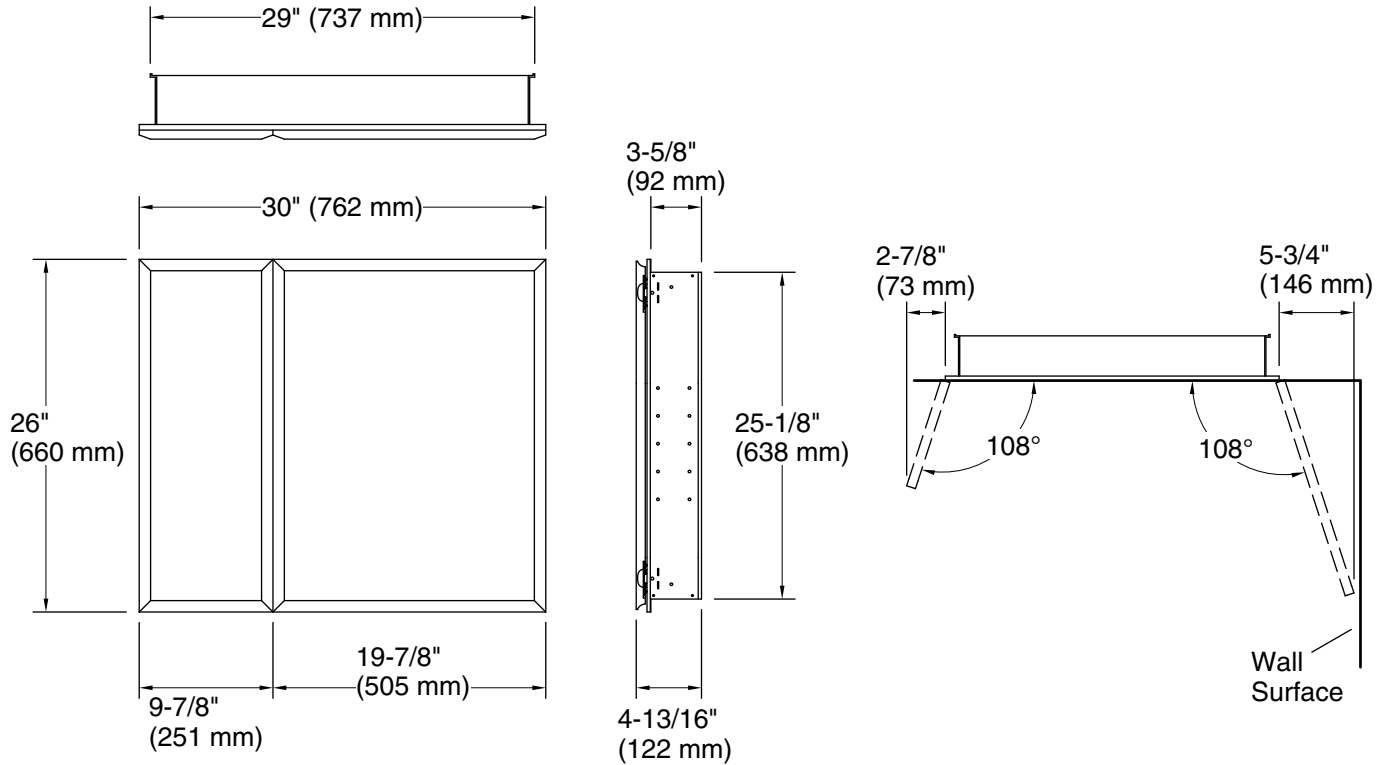

## Features

- Two adjustable tempered-glass shelves offer additional bathroom storage
- Double doors with full-overlay beveled mirrors
- Mirrored interior
- Two-way adjustable hinges with 108° opening capability for easy cabinet access
- Includes side mirror kit for surface-mount installation

## Installation

- Can be installed with left- or right-hand swing
- Includes mounting hardware for surface or recessed installation

## Technical Information

All product dimensions are nominal.

## Notes

Install this product according to the installation guide.

When determining the height of the medicine cabinet, ensure the mirrored door will clear all obstacles (such as a faucet). A minimum distance of 3" (76 mm) is required.