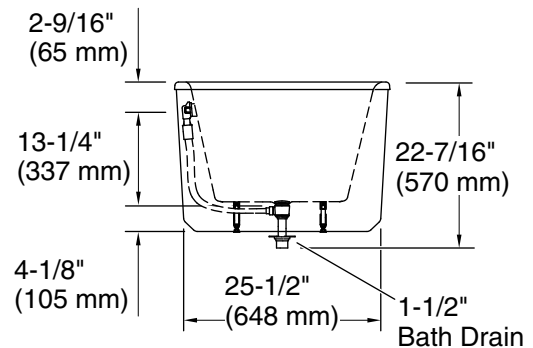

### Technical Information

All product dimensions are nominal.

Drain location:	Center
Basin area, bottom:	50-5/16" x 20-3/8" (1278 mm x 518 mm)
Basin area, top:	60-1/4" x 23-11/16" (1531 mm x 602 mm)
Weight:	370 lbs (167.8 kg)
Minimum floor load:	62.8 lbs/ft <sup>2</sup> (306.6 kg/m <sup>2</sup> )
Water depth:	12-1/8" (308 mm)
Water capacity:	45.97 gal (174 L)