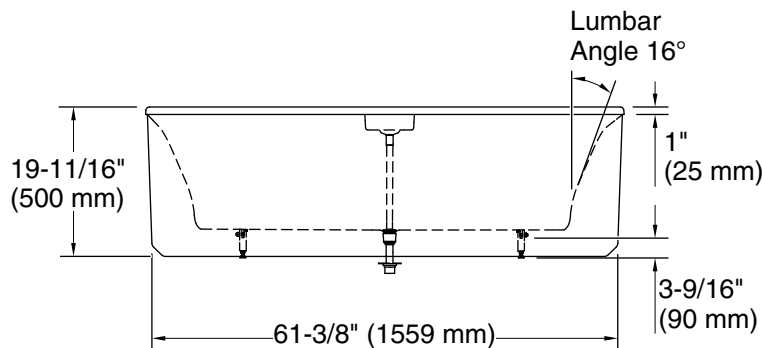

### Technical Information

All product dimensions are nominal.

Drain location:	Center
Basin area, bottom:	50-5/16" x 20-3/8" (1278 mm x 518 mm)
Basin area, top:	60-1/4" x 23-11/16" (1531 mm x 602 mm)
Weight:	370 lbs (167.8 kg)
Minimum floor load:	62.8 lbs/ft <sup>2</sup> (306.6 kg/m <sup>2</sup> )
Water depth:	12-1/8" (308 mm)
Water capacity:	45.97 gal (174 L)