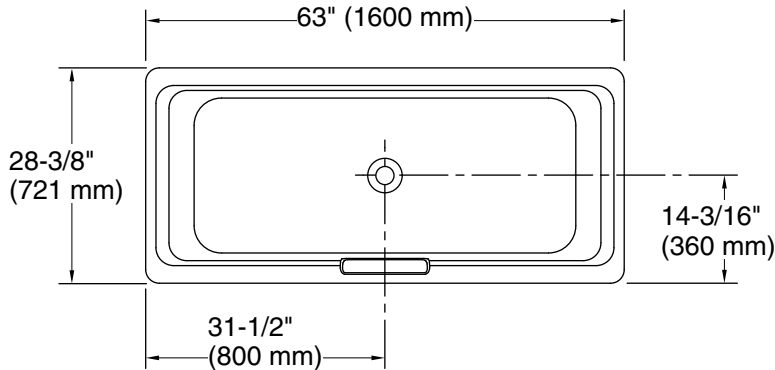

### Technical Information

All product dimensions are nominal.

Drain location:	Center
Basin area, bottom:	50-5/16" x 20-3/8" (1278 mm x 518 mm)
Basin area, top:	60-1/4" x 23-11/16" (1531 mm x 602 mm)
Weight:	370 lbs (167.8 kg)
Minimum floor load:	62.8 lbs/ft <sup>2</sup> (306.6 kg/m <sup>2</sup> )
Water depth:	12-1/8" (308 mm)
Water capacity:	45.97 gal (174 L)