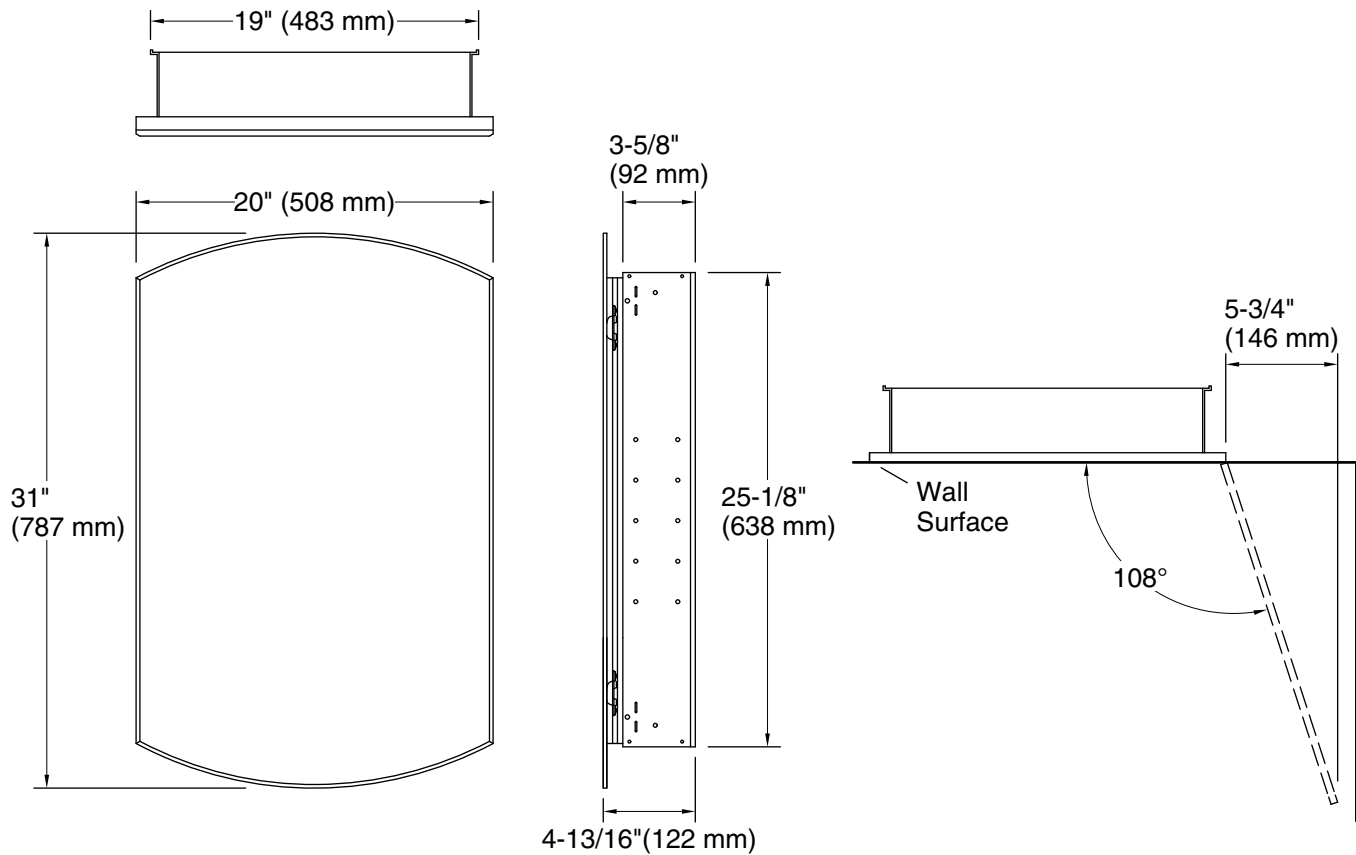

Technical Information

All product dimensions are nominal.

Notes

Install this product according to the installation guide.

When determining the height of the medicine cabinet, ensure the mirrored door will clear all obstacles (such as a faucet). A minimum distance of 3" (76 mm) is required.

For surface-mount, use anchors (not provided) rated for the loaded weight of this product.

This cabinet is designed for either right or left door swing. Check for obstructions.